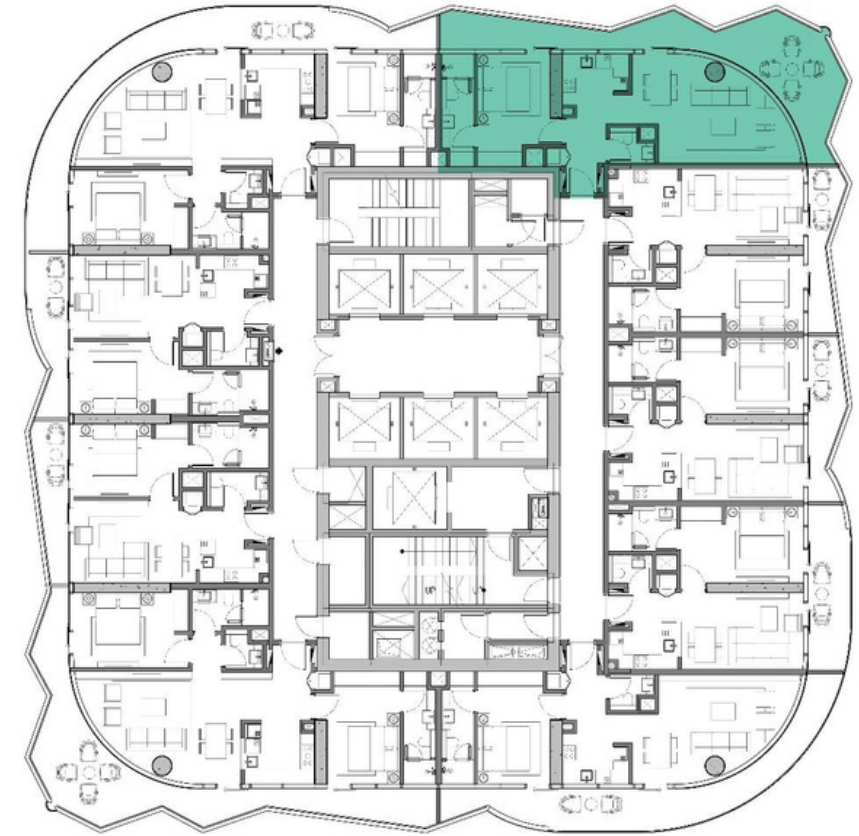

Unit Type –1 BR
Total : 14 Types

Typology	Total Units	Min	Max
1 BR	212	673	1,073