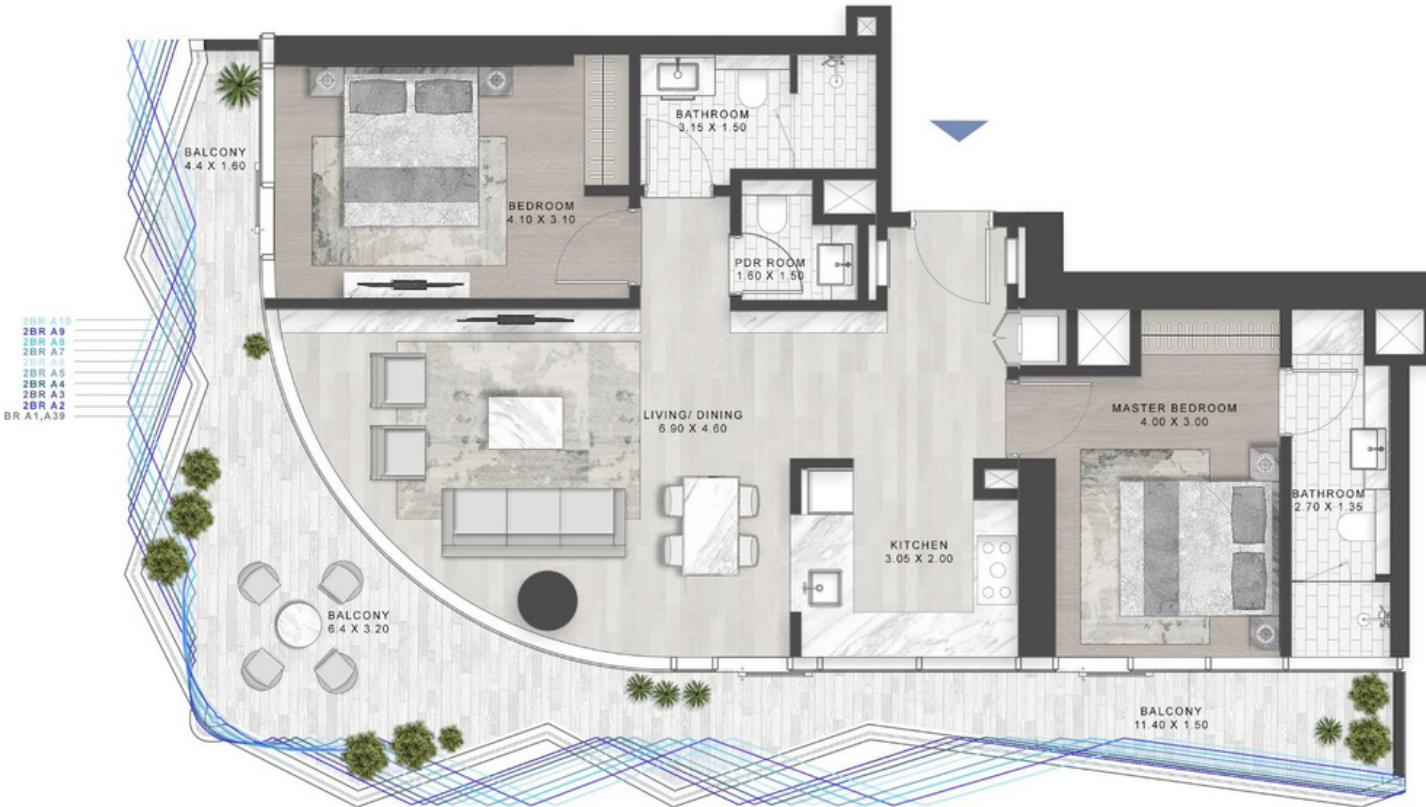

Unit Type –2 BR
Total : 8 Types

Typology	Total Units	Min	Max
2 BR	172	1,387	1,469