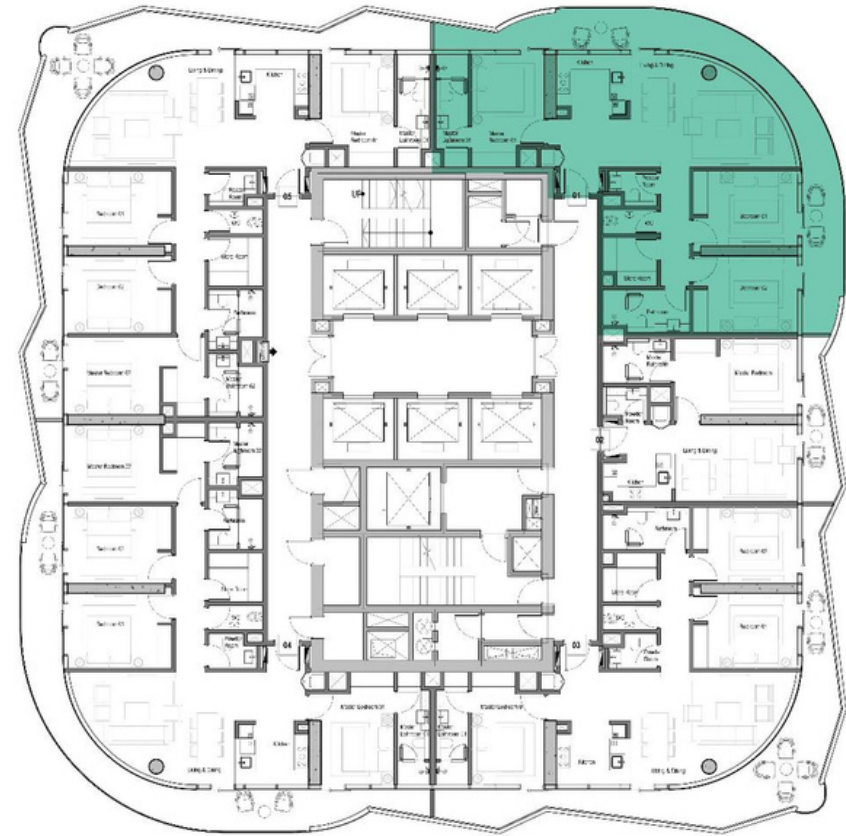

Unit Type –3 BR
Total : 2 Types

Typology	Total Units	Min	Max
3 BR	20	1,75	1,78