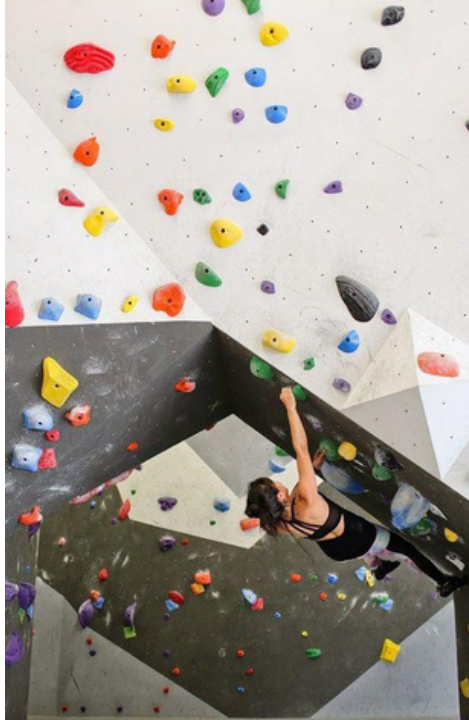

VOLTA

SHEIKH ZAYED ROAD, DUBAI

CLIMBING WALL