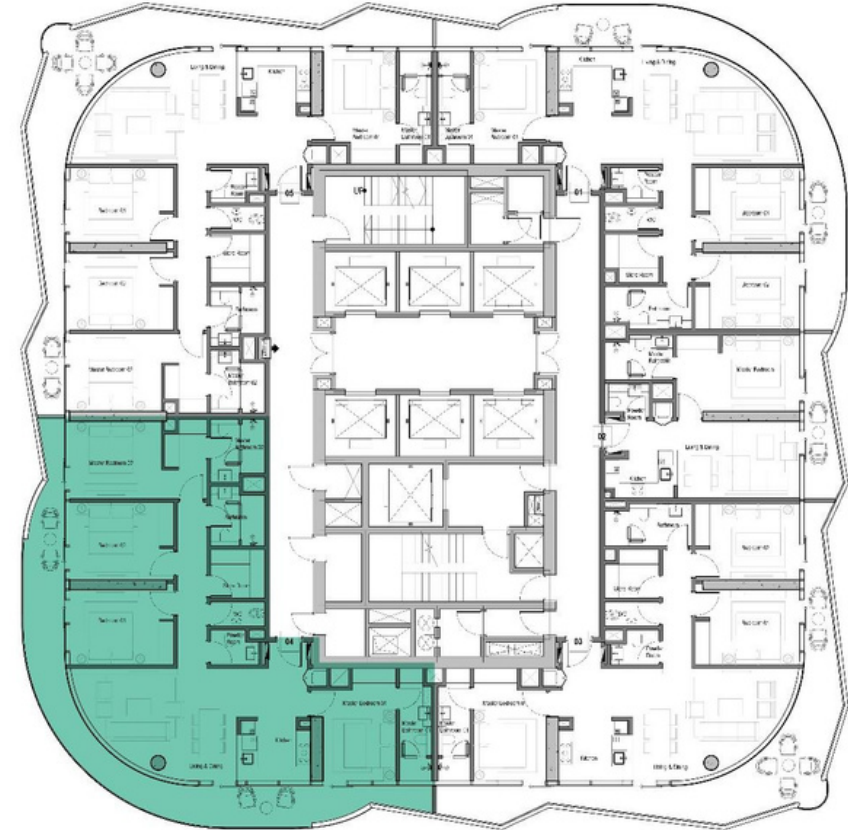

Unit Type –4 BR
Total : 2 Types

Typology	Total Units	Min	Max
4 BR	20	2,10	2,16