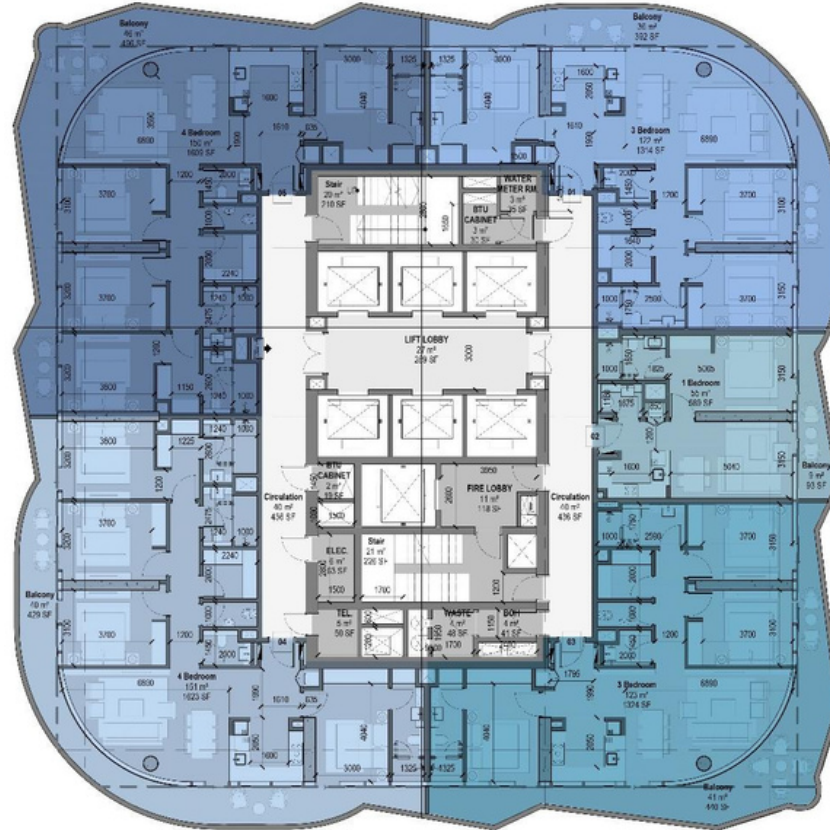

VOLTA

SHEIKH ZAYED ROAD, DUBAI

TYPICAL FLOOR PLAN C

- 1 BEDROOM B-
- M
- 3 BEDROOM A
- 3 BEDROOM A-
- M 4BEDROOM A
- 4 BEDROOM A-
- M

☞ SZR VIEW/SEA VIEW

BURJ KHALIFA VIEW

SZR

SZR

SZR

SZR

SZR

SZR