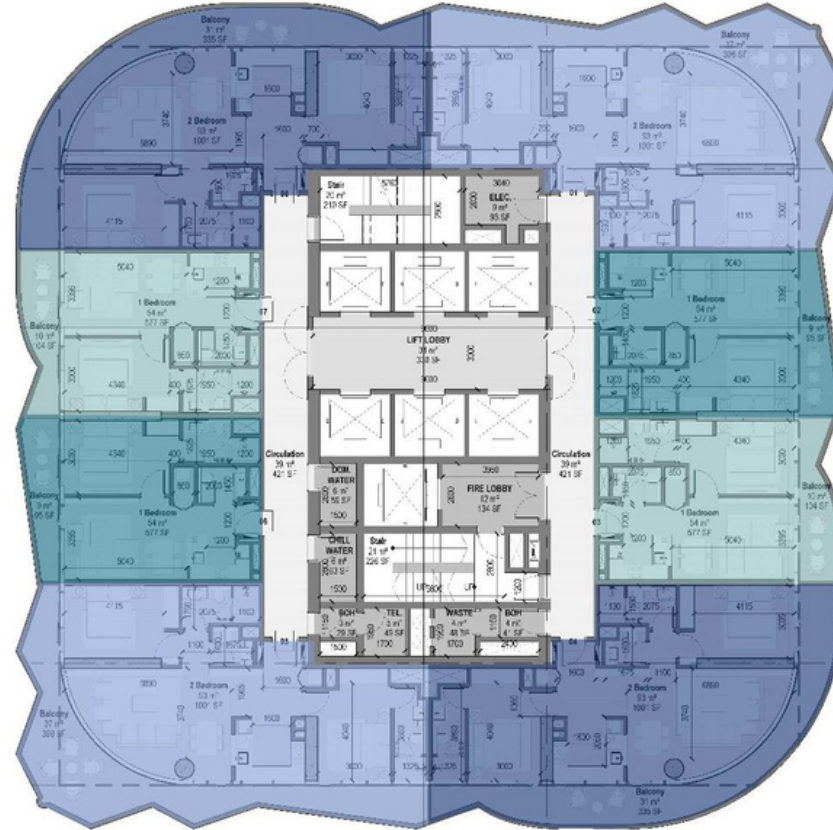

## TYPICAL FLOOR PLAN A

- 1 BEDROOM B-M
- 1 BEDROOM C-M
- 2 BEDROOM A
- 2 BEDROOM A-M

SZR

SZR

SZR VIEW/SEA VIEW

BURJ KHALIFA VIEW

SZR

SZR