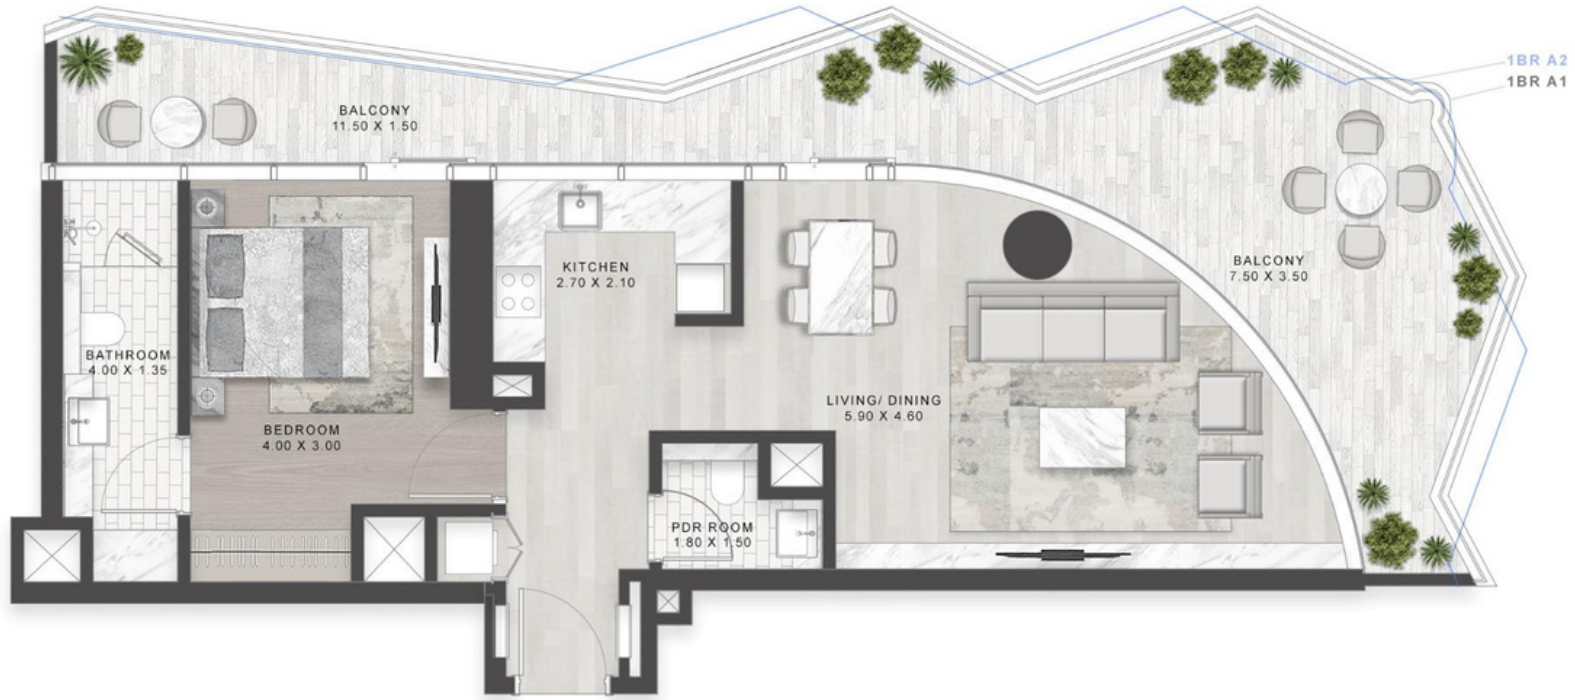

Unit Type –1 BR
Total : 14 Types

Typology	Total Units	Min	Max
1 BR	212	673	1,073