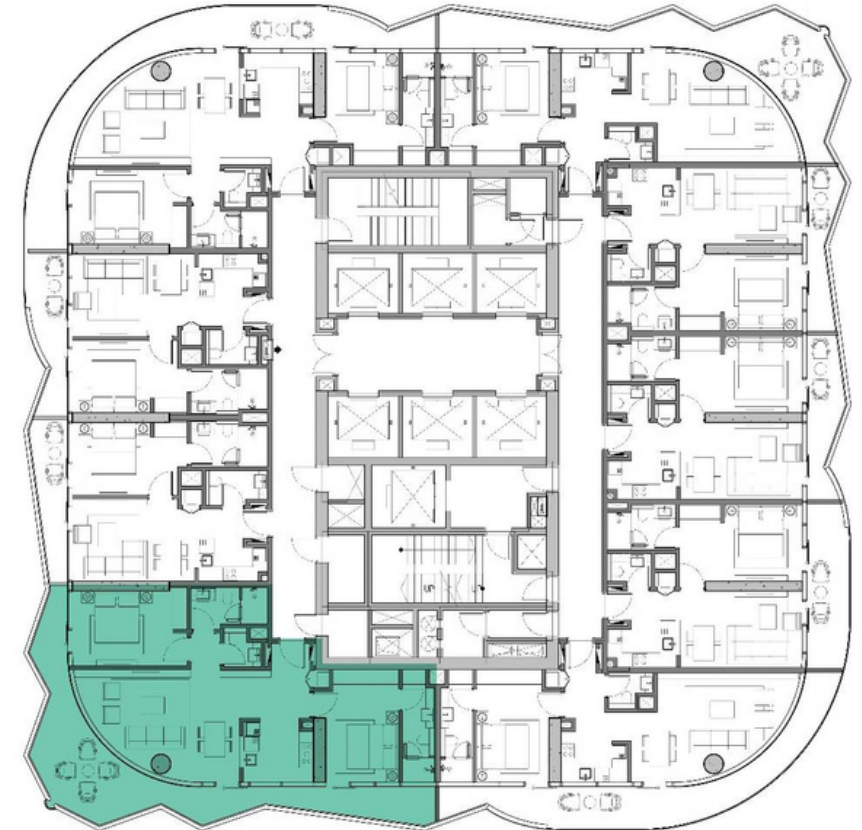

Unit Type –2 BR
Total : 8 Types

Typology	Total Units	Min	Max
2 BR	172	1,387	1,469