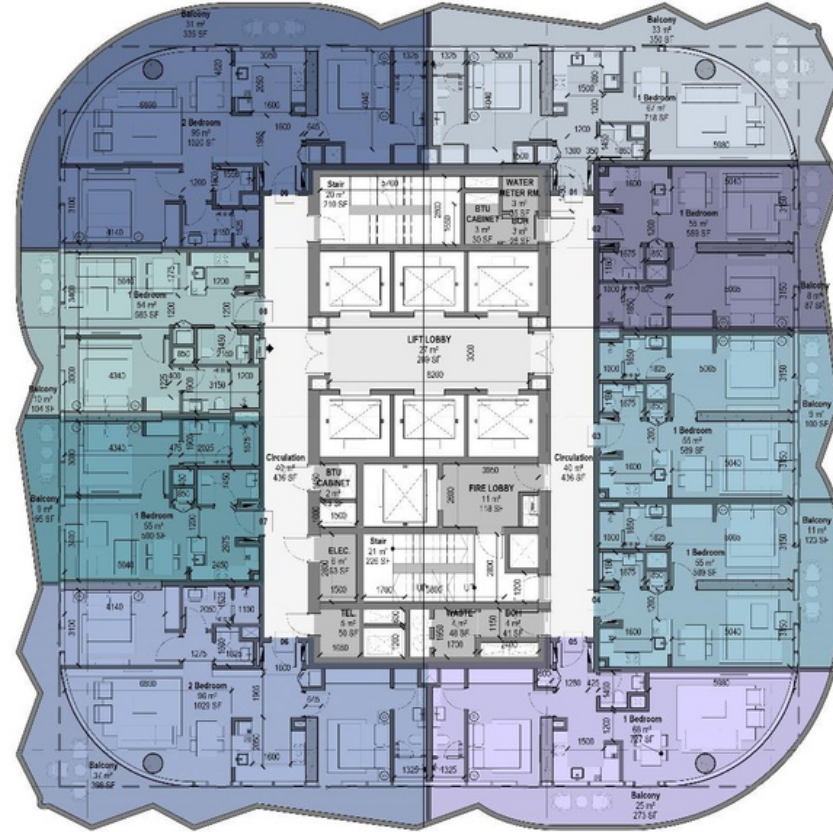

VOLTA

SHEIKH ZAYED ROAD, DUBAI

TYPICAL FLOOR PLAN B

- 1 BEDROOM A
- 1 BEDROOM A-
- M
- 1 BEDROOM B
- 1 BEDROOM B-
- M
- 1 BEDROOM C
- 1 BEDROOM C-
- M 2 BEDROOM A
- 2 BEDROOM A-
- M

☞ SZR VIEW/SEA VIEW

BURJ KHALIFA VIEW

☞
SZR

☞
SZR

SZR

SZR

SZR

SZR