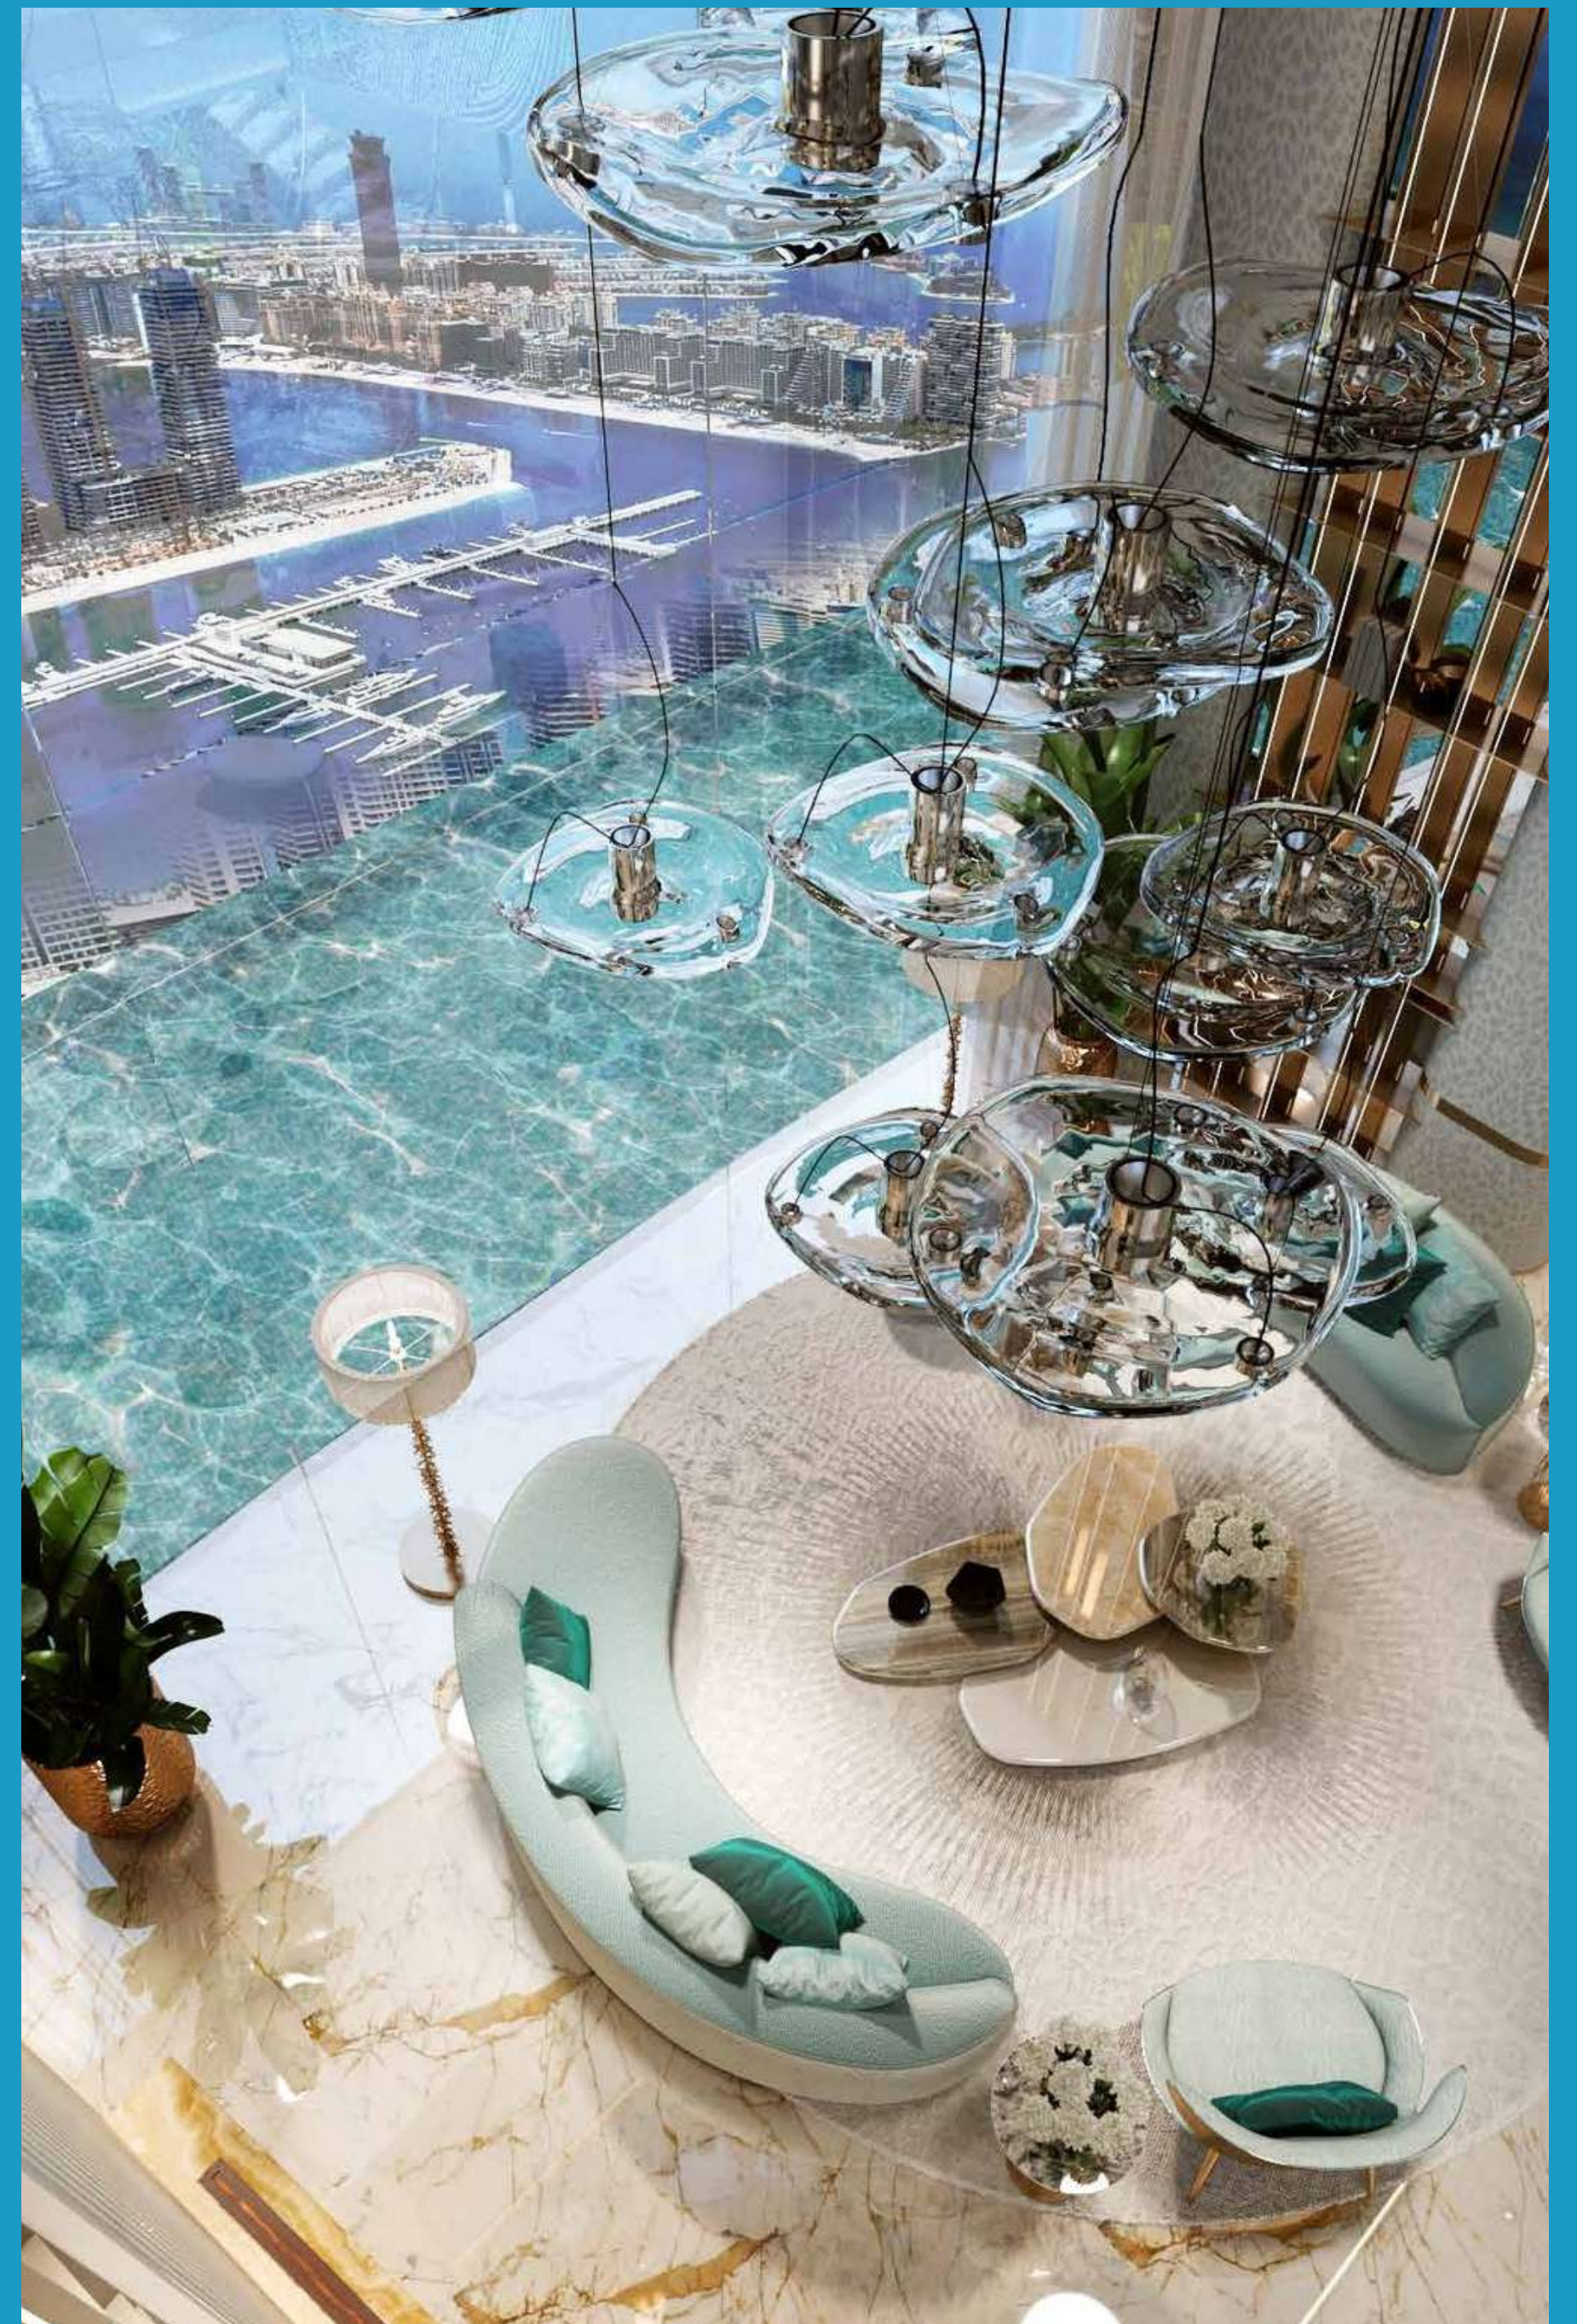

A WORLD OF YOUR OWN

Surround yourself with
the sky, the sun and
the sea, on an island
of happiness that
you have created
for yourself.