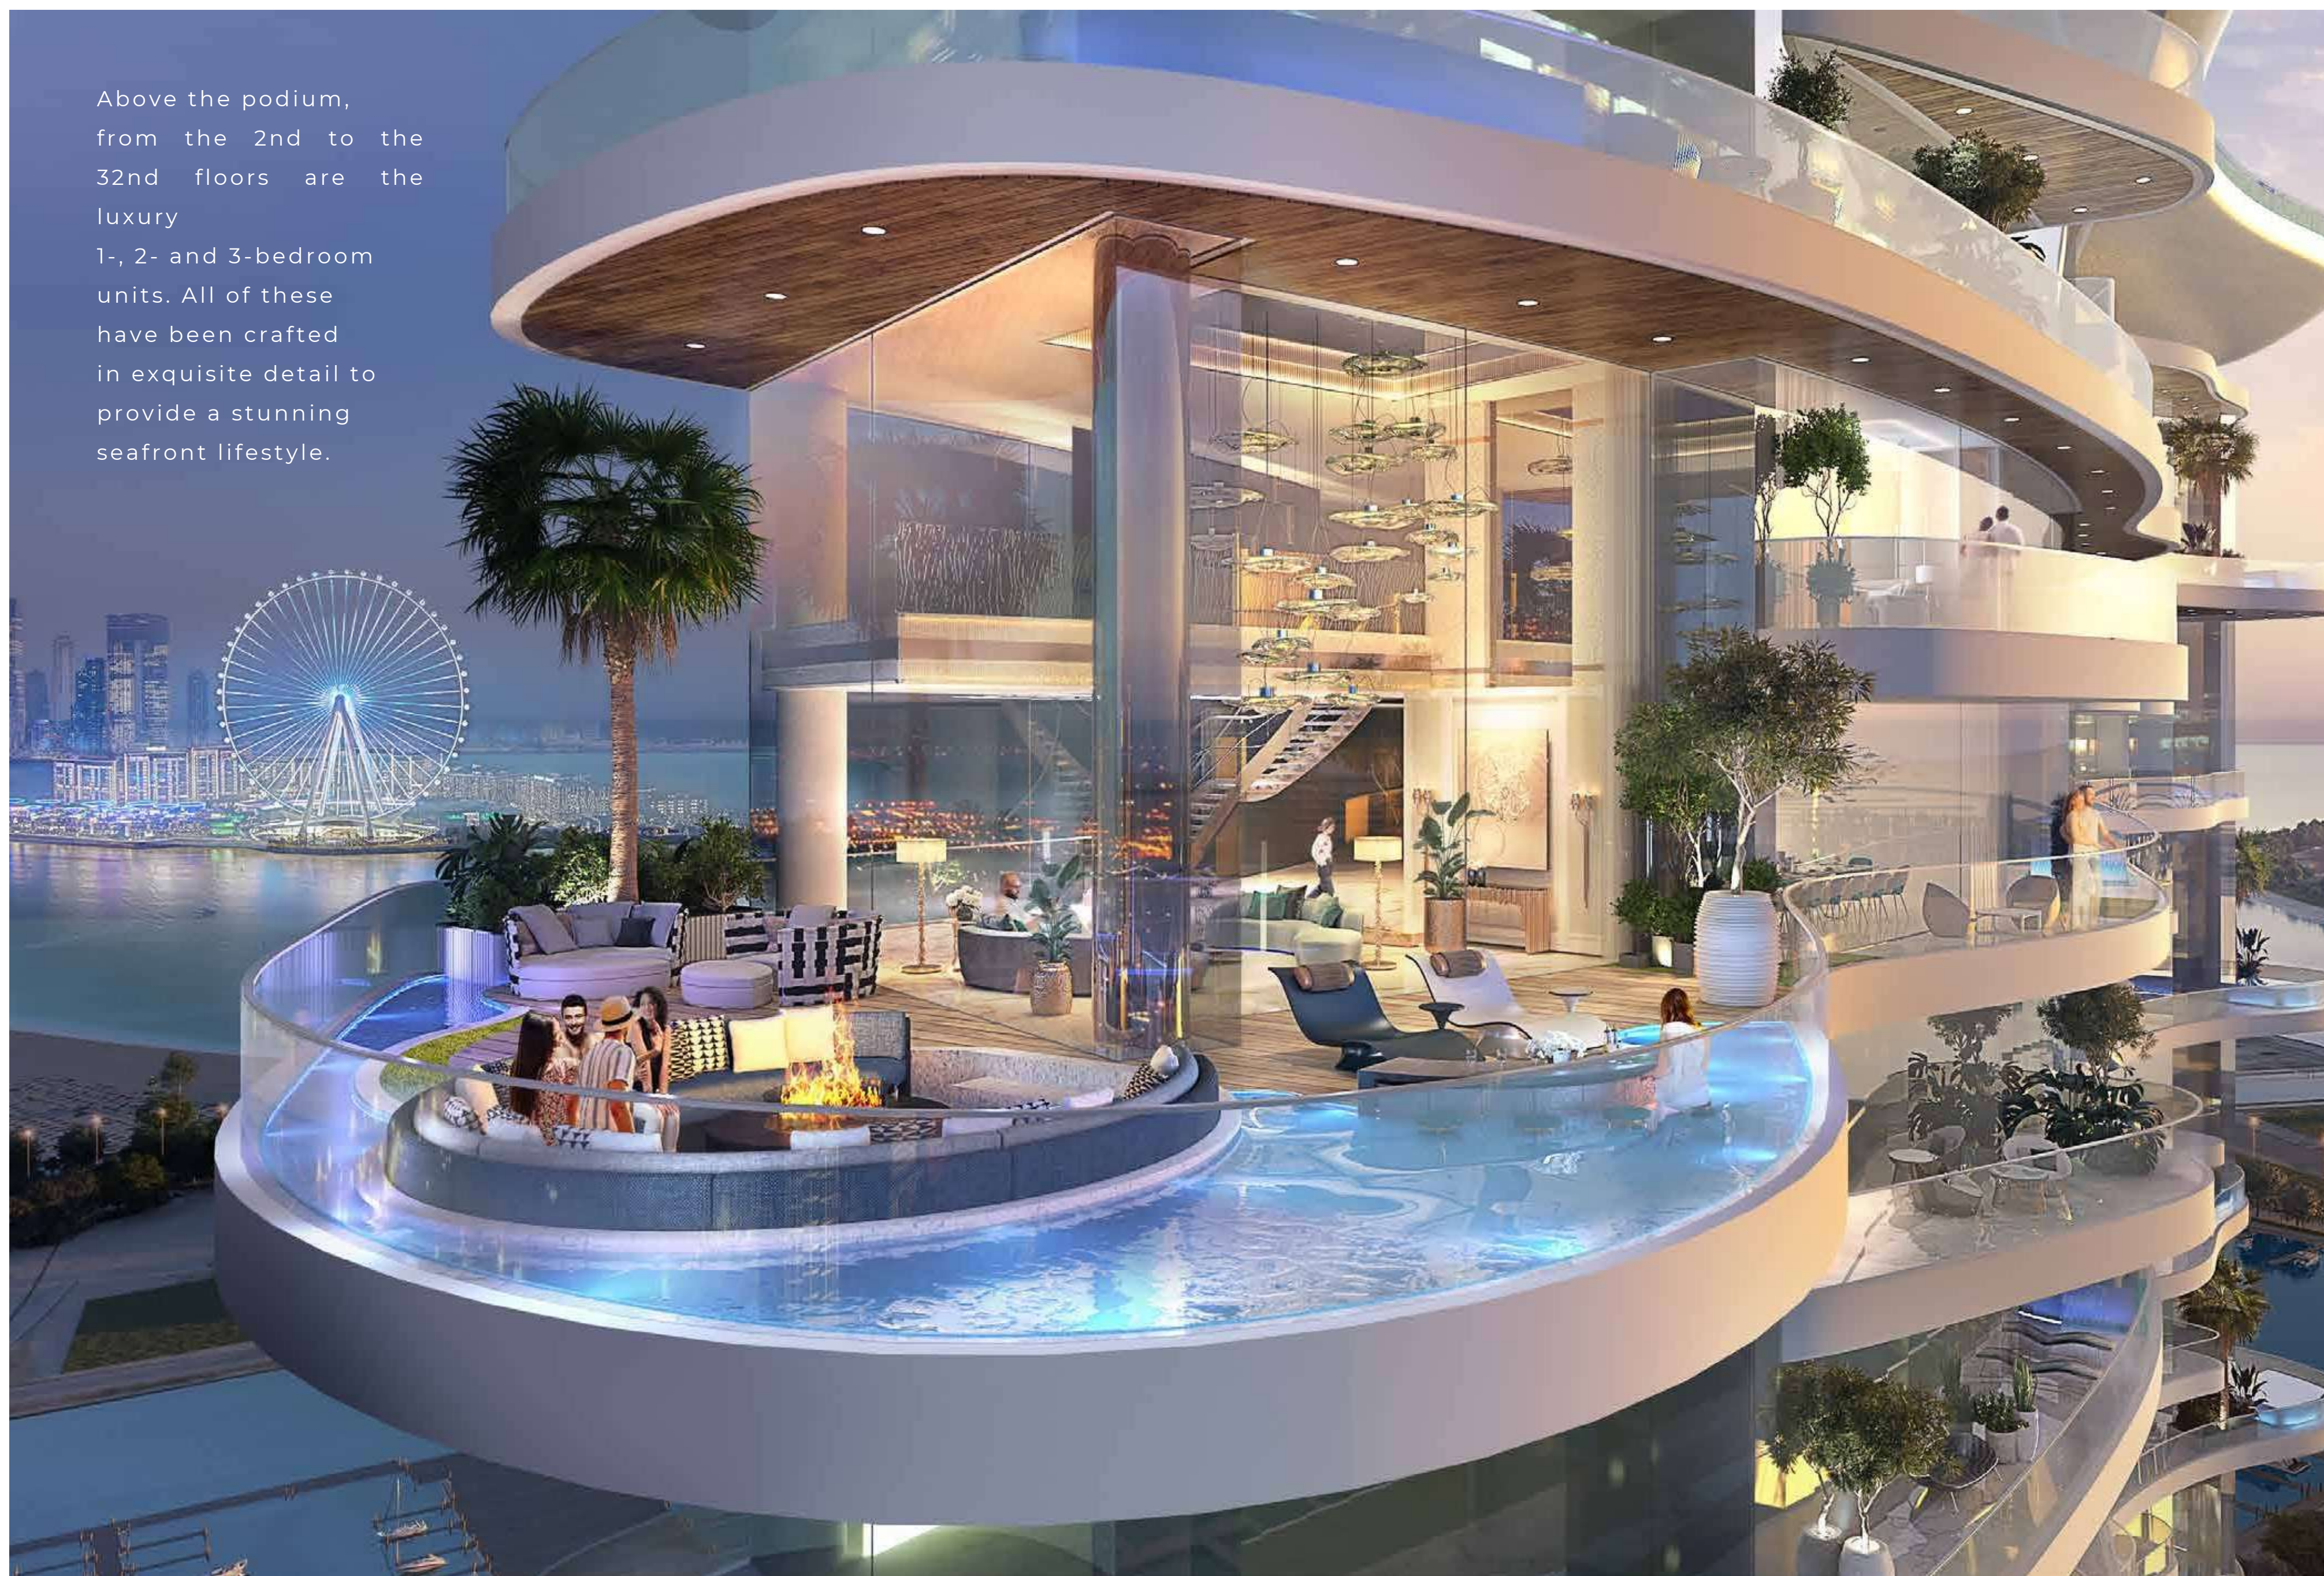

Above the podium, from the 2nd to the 32nd floors are the luxury 1-, 2- and 3-bedroom units. All of these have been crafted in exquisite detail to provide a stunning seafront lifestyle.