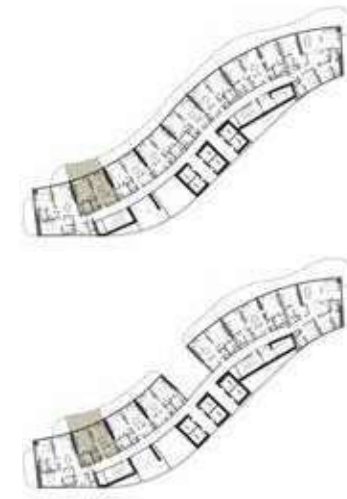

DAMAC
BAY BY CAWAT

DAMAC BAY BY CAVALLI

1-BEDROOM LUXURY

TYPE 01

TOWER A:
LEVELS:
2,6,12,15,21,25,29

TOWER B:
LEVELS:
2, 8, 12, 19, 21, 29, 32

TOWER A:
LEVEL:
18

TOWER B:
LEVEL:
14

1-BEDROOM LUXURY

TYPE 03

TOWER A:
LEVELS:
2, 6, 12, 15, 21, 25, 29

TOWER B:
LEVELS:
2, 8, 12, 19, 21, 29, 32

TYPE 02

TOWER A:
LEVELS:
2,6,12,15,21,25,29

TOWER B:
LEVELS:
2, 8, 12, 19, 21, 29, 32

TOWER A:
LEVEL:
18