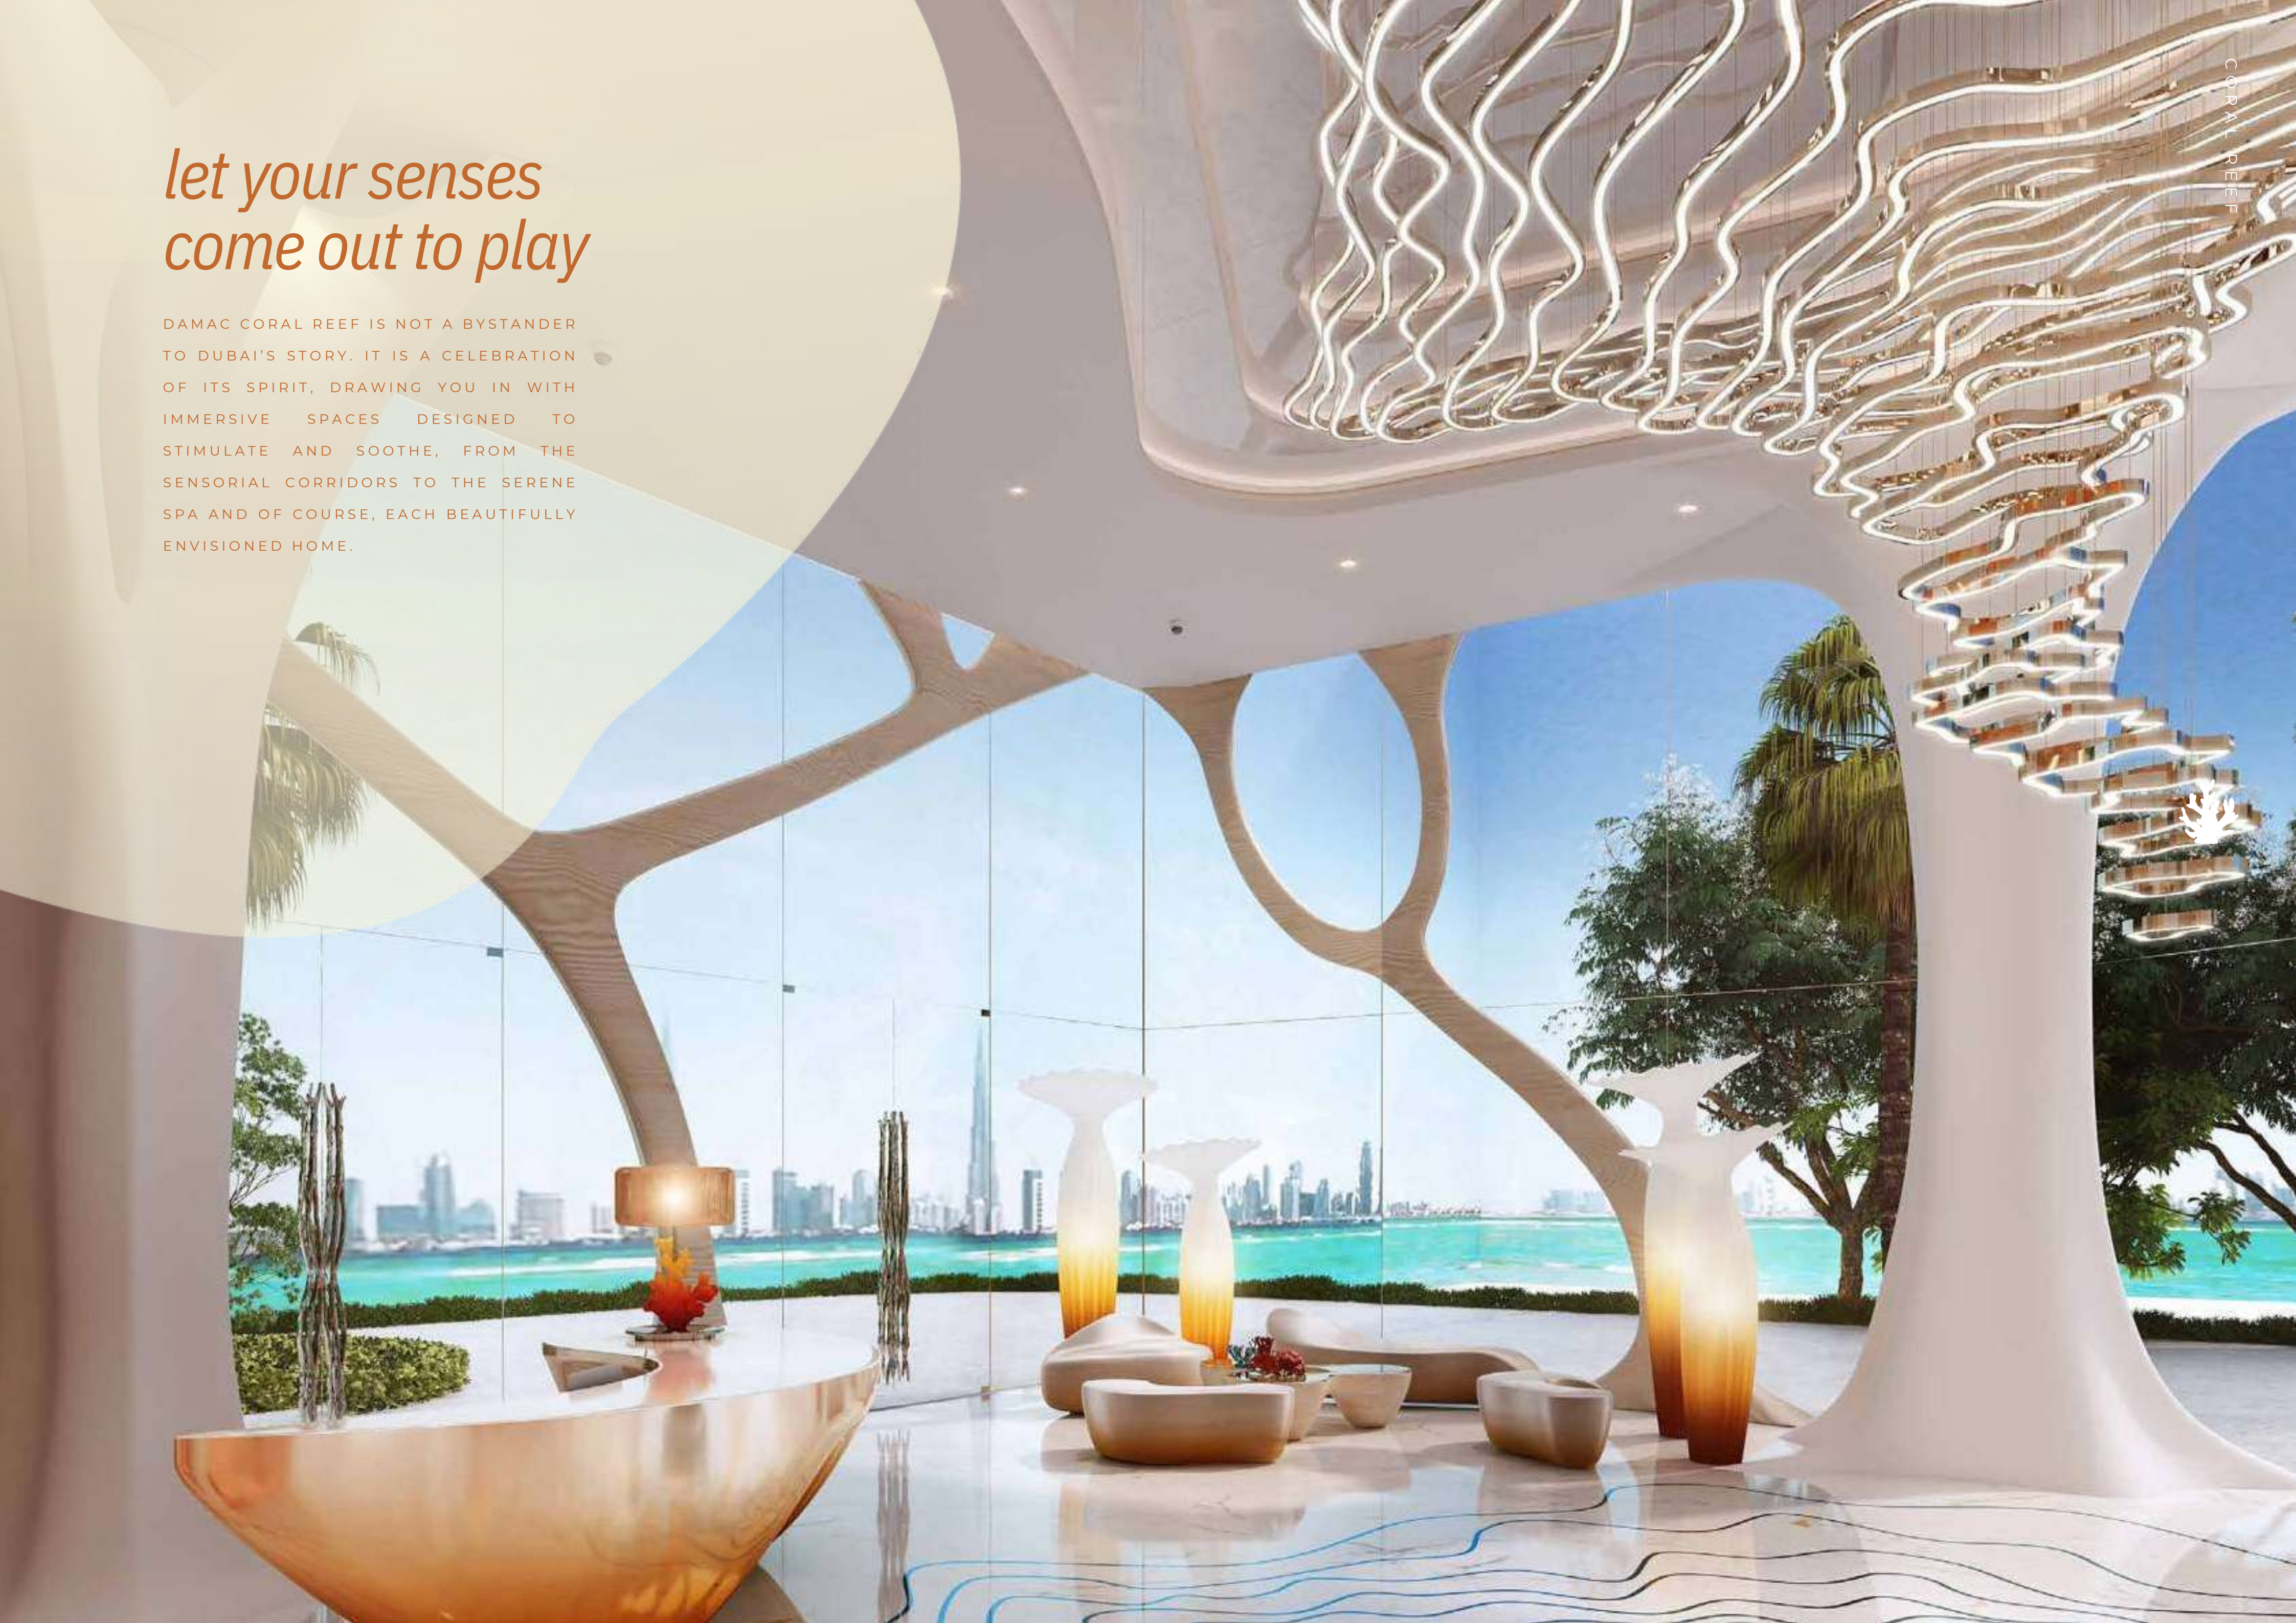

VINCENT FAUDEMER

BABOLEX

*as water shimmers and stars
dance, indulge in the mystique*

*close your eyes and
let the sea serenade
you with her
symphony*

a beacon on the breakwater

SOARING 54 STORIES ABOVE THE ENDLESS SEA, DAMAC CORAL REEF IS A DREAMSCAPE WHERE RESIDENTS ARE PLUNGED INTO LIFE AT ITS MOST VIBRANT. THE TOWER IS A SPIRITED SANCTUARY THAT CELEBRATES LUXURY AT ITS MOST CAPTIVATING AND CREATIVE, A RIOT OF COLOUR, ARTISTRY AS WELL AS EXQUISITE ENVIRONMENTS FOR EVERY DAY...YOU WON'T BELIEVE IT'S YOUR EVERYDAY.

• CORAL
REEF

*a bridge between the past and
a thrilling, unknown
reality...the future*

enter the aquascape

STEP INTO THE TRANQUIL FOYER OF DAMAC CORAL REEF AND LOSE YOURSELF FOR A MOMENT, AS ORGANIC LINES MAKE YOU FEEL LIKE THE WORLD OUTSIDE IS BUT A DISTANT MEMORY. A GIANT, BESPOKE BABOLEX SCULPTURE GREET'S YOU, ALMOST ENCOURAGING YOU TO SPEND SOME TIME SAVOURING THE ENDLESS SEA VIEWS BEFORE YOU.

let your senses come out to play

DAMAC CORAL REEF IS NOT A BYSTANDER TO DUBAI'S STORY. IT IS A CELEBRATION OF ITS SPIRIT, DRAWING YOU IN WITH IMMERSIVE SPACES DESIGNED TO STIMULATE AND SOOTHE, FROM THE SENSORIAL CORRIDORS TO THE SERENE SPA AND OF COURSE, EACH BEAUTIFULLY ENVISIONED HOME.

*dive into a
wonderland on
your doorstep*

HOWEVER, THE BEATING HEART OF DAMAC CORAL REEF IS ITS AMENITIES. THE TOWER ENJOYS MULTIPLE POOLS, INCLUDING AN INFINITY LED POOL, ENGINEERED TO MAKE YOU FEEL LIKE YOU ARE RELAXING AT THE EDGE OF THE HORIZON, AND ONE WITH SURREAL GLASS SCULPTURES THROUGHOUT...A QUICK DIP WILL NEVER FEEL THE SAME AGAIN.