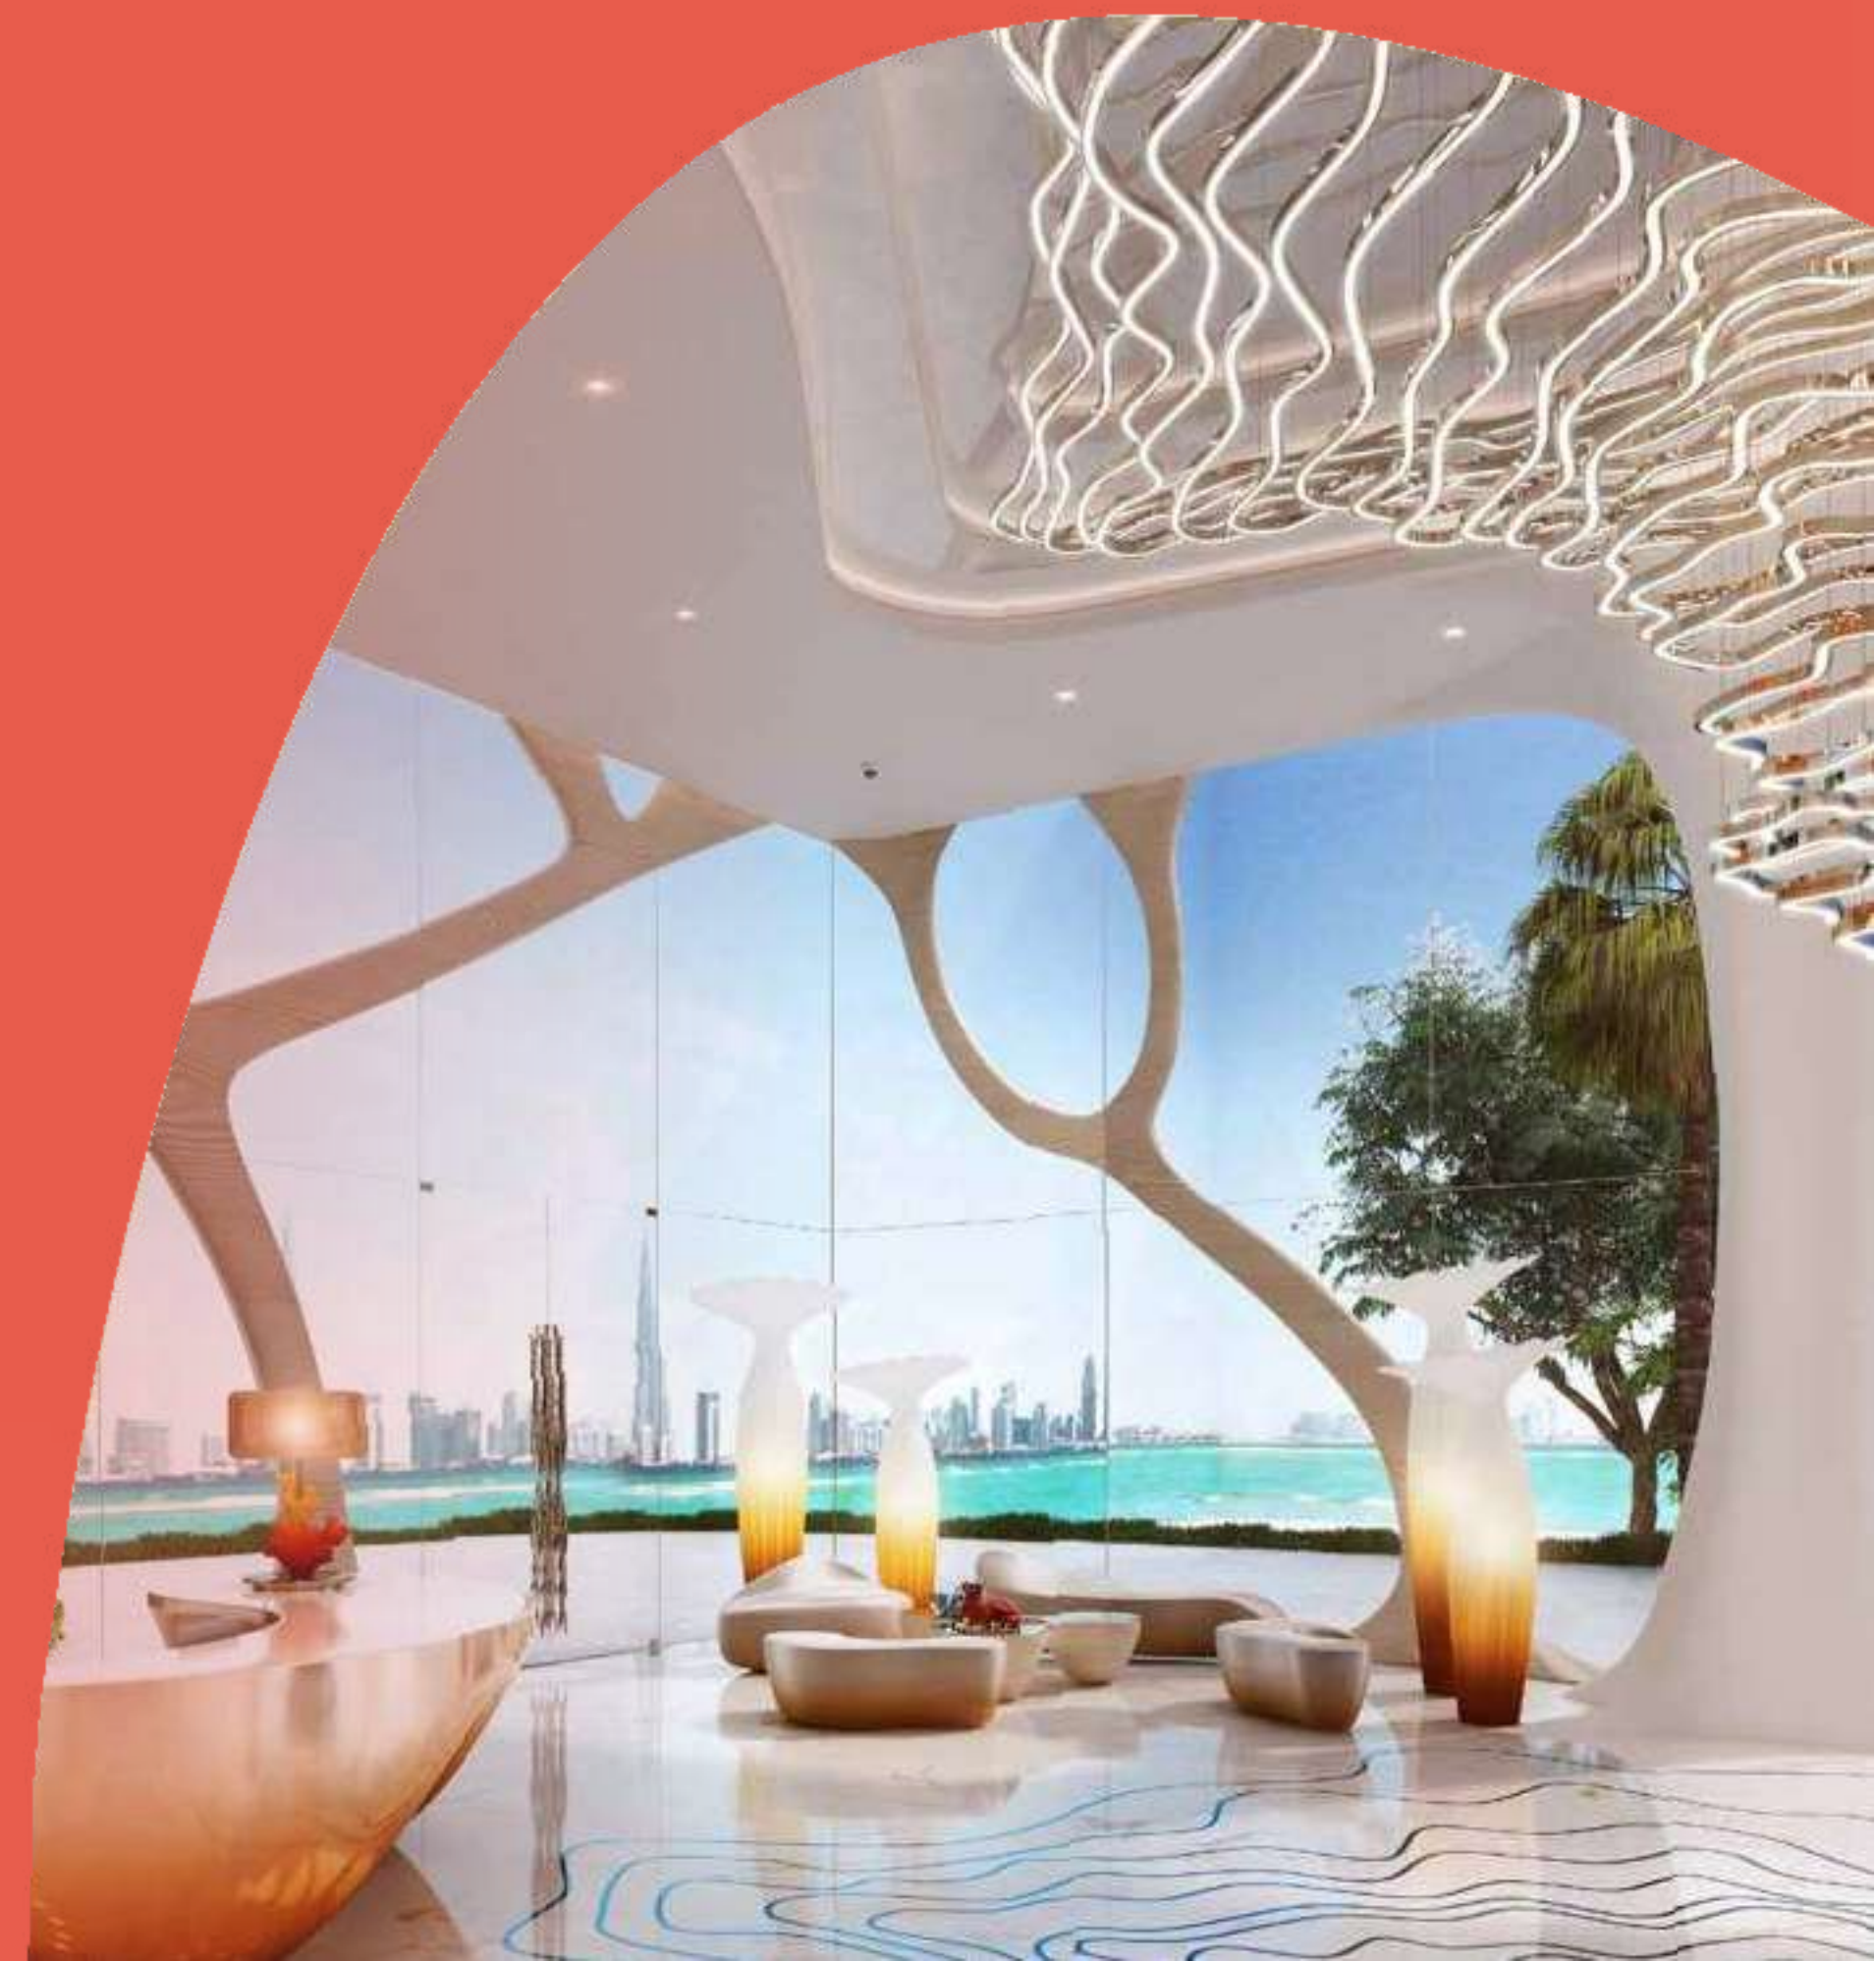

CORAL REEF

step into wonder,

somewhere your spirit can

wander, and your soul bathes in

unbridled luxury.

*untouched,
unexpected,
unleashed*

*find harmony amid the chaos,
glorious serenity by the sea*

*this is where you happen,
perched in the heart of history,
poised on the cusp of
tomorrow,
at home in a coral
kaleidoscope*

PRESENTING
DAMAC

CORAL REEF

*feel the
cadence, live
your dream*

*a larger-than-life
collaboration — unveiled*

REVERED AS THE "LITTLE PRINCE OF CONTEMPORARY ART", VINCENT FAUDEMER HAS A UNIQUELY PLAYFUL TAKE ON LIFE THAT HAS GARNERED HIM A LEGION OF FANS FROM ROYALTY TO A-LISTERS. IN A WORLD-FIRST, FAUDEMER IS CREATING BESPOKE PIECES OF HIS FAMED BABOLEX JUST FOR DAMAC CORAL REEF. THIS CREATIVE COLLABORATION BURSTS TO LIFE IN THE TOWER, WHERE RESIDENTS WILL BE TREATED TO EXCLUSIVE, ONE-OF-A-KIND SCULPTURES THAT STAND PROUD AS ICONS OF WHIMSY AND WONDER ALIKE.

VINCENT FAUDEMER

BABOLEX

*as water shimmers and stars
dance, indulge in the mystique*

*close your eyes and
let the sea serenade
you with her
symphony*

a beacon on the breakwater

SOARING 54 STORIES ABOVE THE ENDLESS SEA, DAMAC CORAL REEF IS A DREAMSCAPE WHERE RESIDENTS ARE PLUNGED INTO LIFE AT ITS MOST VIBRANT. THE TOWER IS A SPIRITED SANCTUARY THAT CELEBRATES LUXURY AT ITS MOST CAPTIVATING AND CREATIVE, A RIOT OF COLOUR, ARTISTRY AS WELL AS EXQUISITE ENVIRONMENTS FOR EVERY DAY...YOU WON'T BELIEVE IT'S YOUR EVERYDAY.

• CORAL
REEF

*a bridge between the past and
a thrilling, unknown
reality...the future*

enter the aquascape

STEP INTO THE TRANQUIL FOYER OF DAMAC CORAL REEF AND LOSE YOURSELF FOR A MOMENT, AS ORGANIC LINES MAKE YOU FEEL LIKE THE WORLD OUTSIDE IS BUT A DISTANT MEMORY. A GIANT, BESPOKE BABOLEX SCULPTURE GREET'S YOU, ALMOST ENCOURAGING YOU TO SPEND SOME TIME SAVOURING THE ENDLESS SEA VIEWS BEFORE YOU.