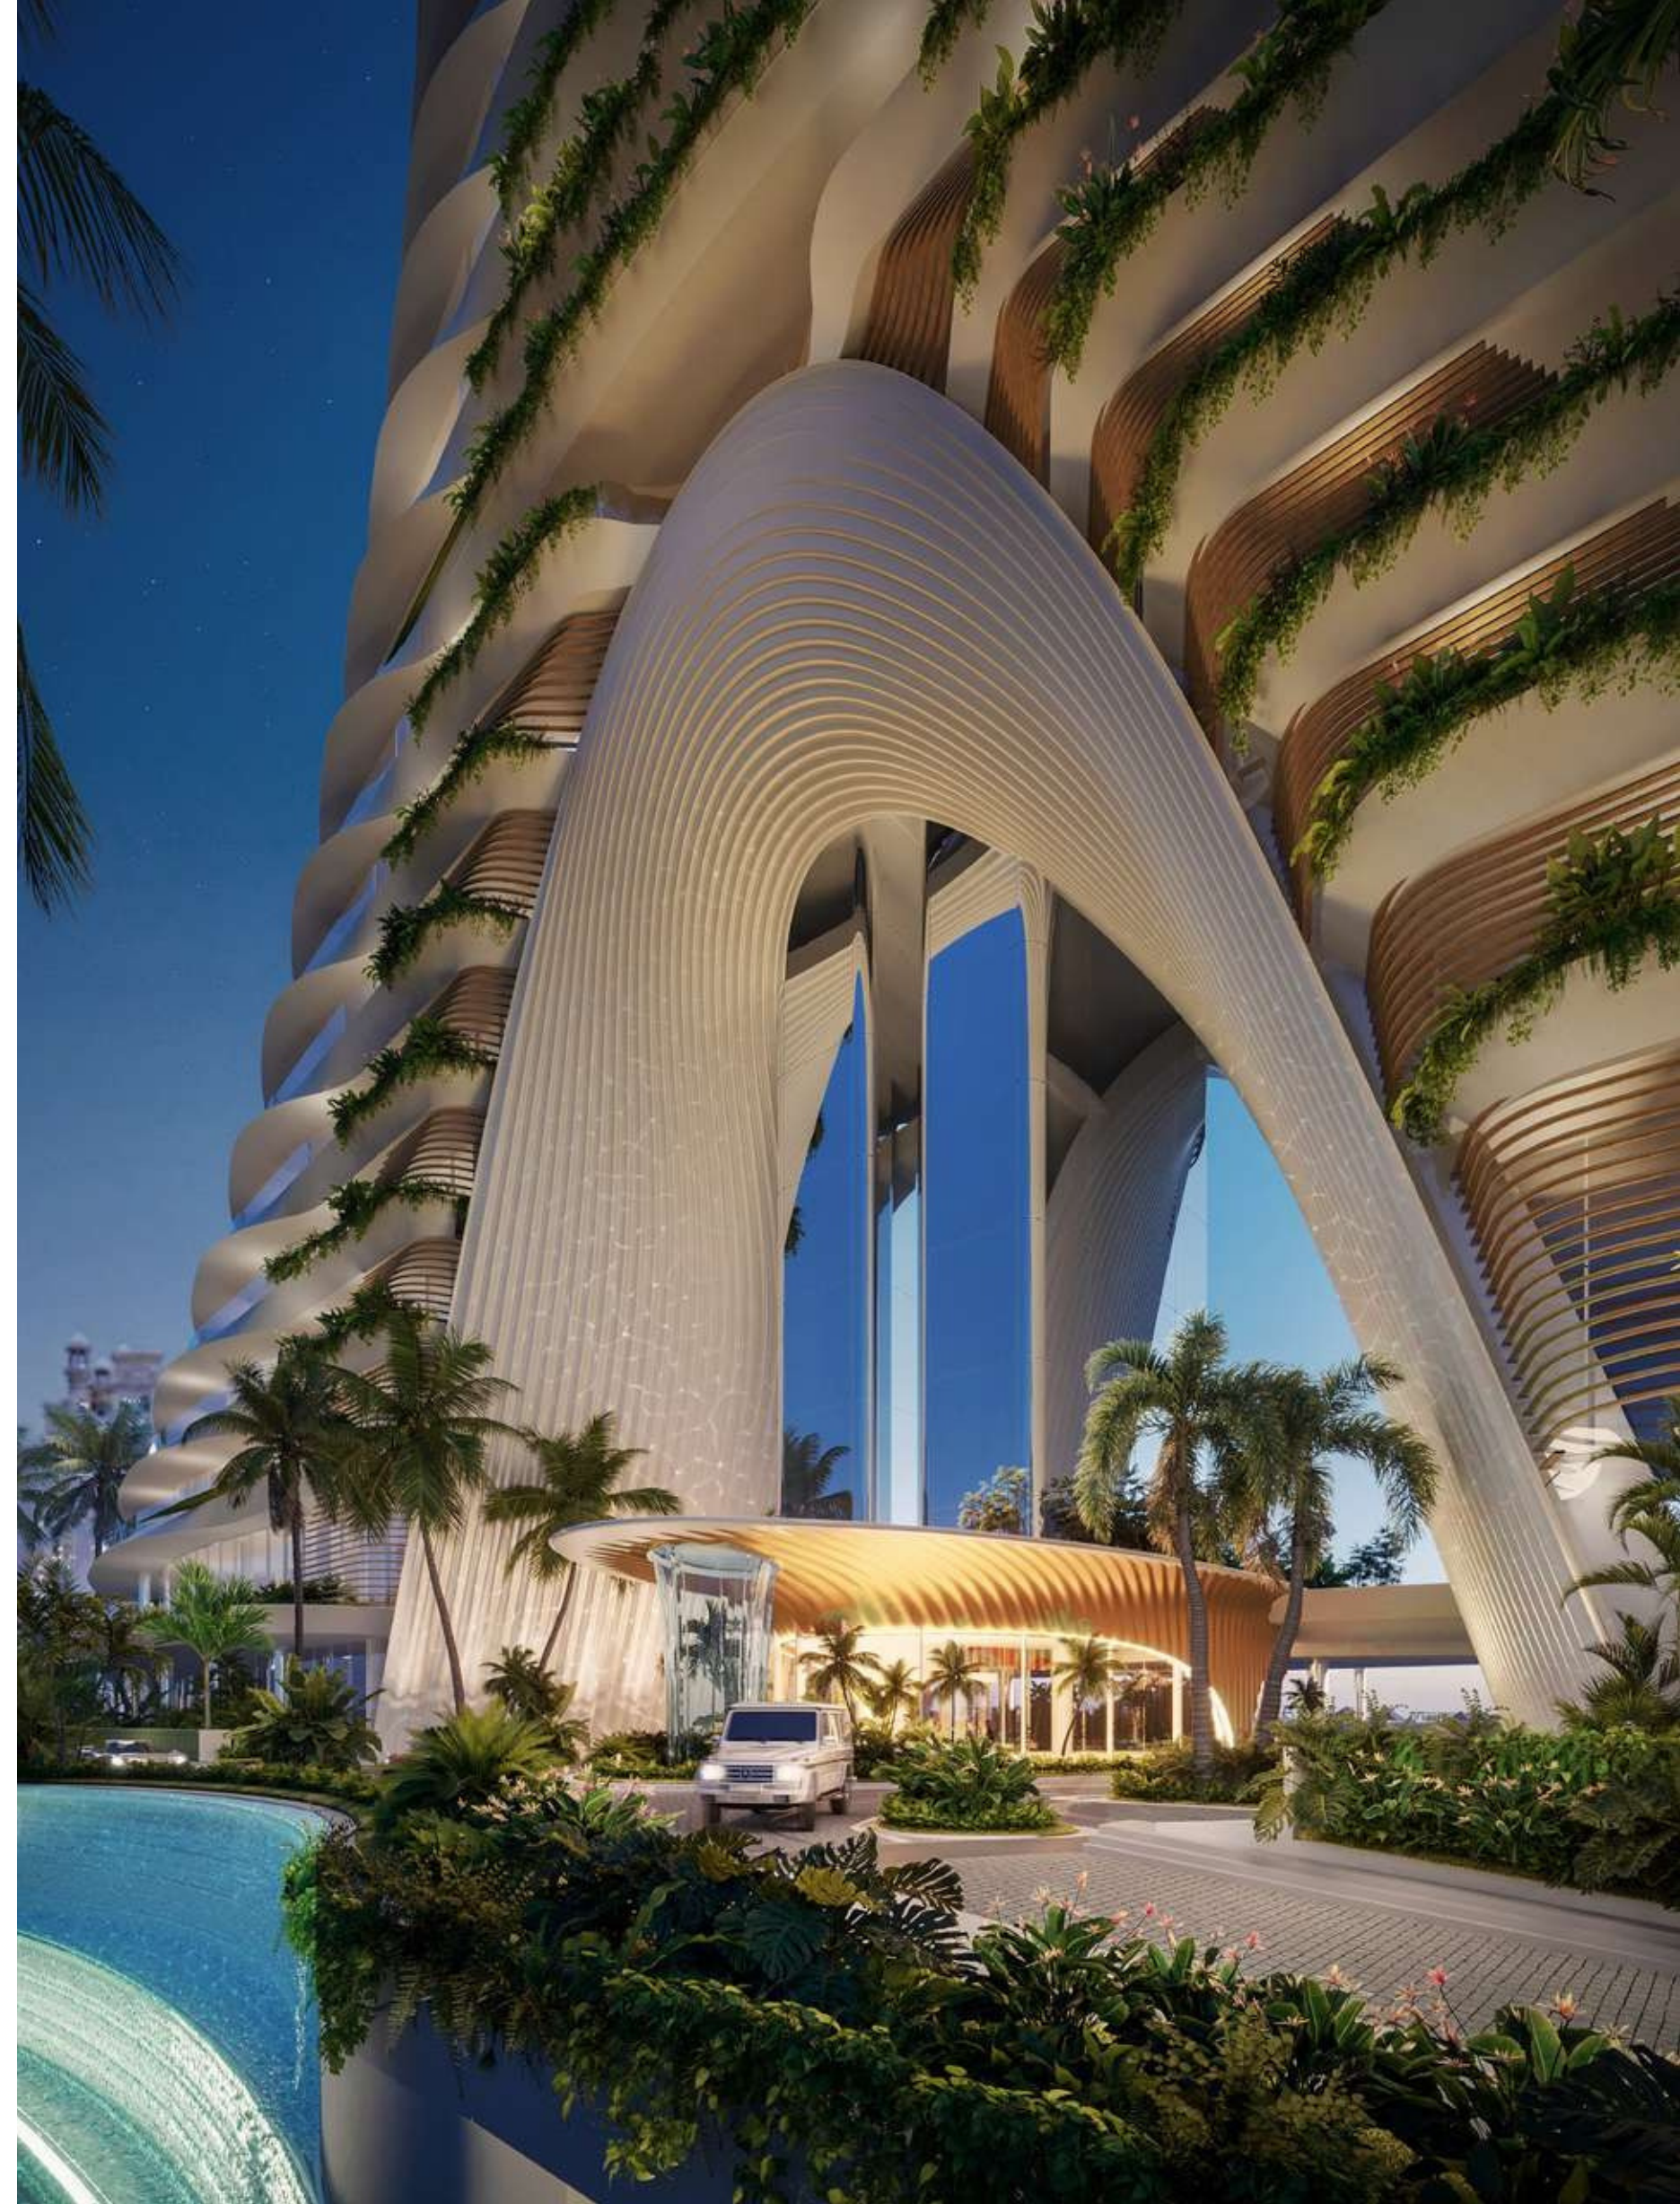

THE MASTERPIECE
WITH THE GRANDEST *of*
ENTRANCES

A grand entrance that opens up a
gateway to an exclusive community
and a dawn of new cosmopolitan
mode of living.