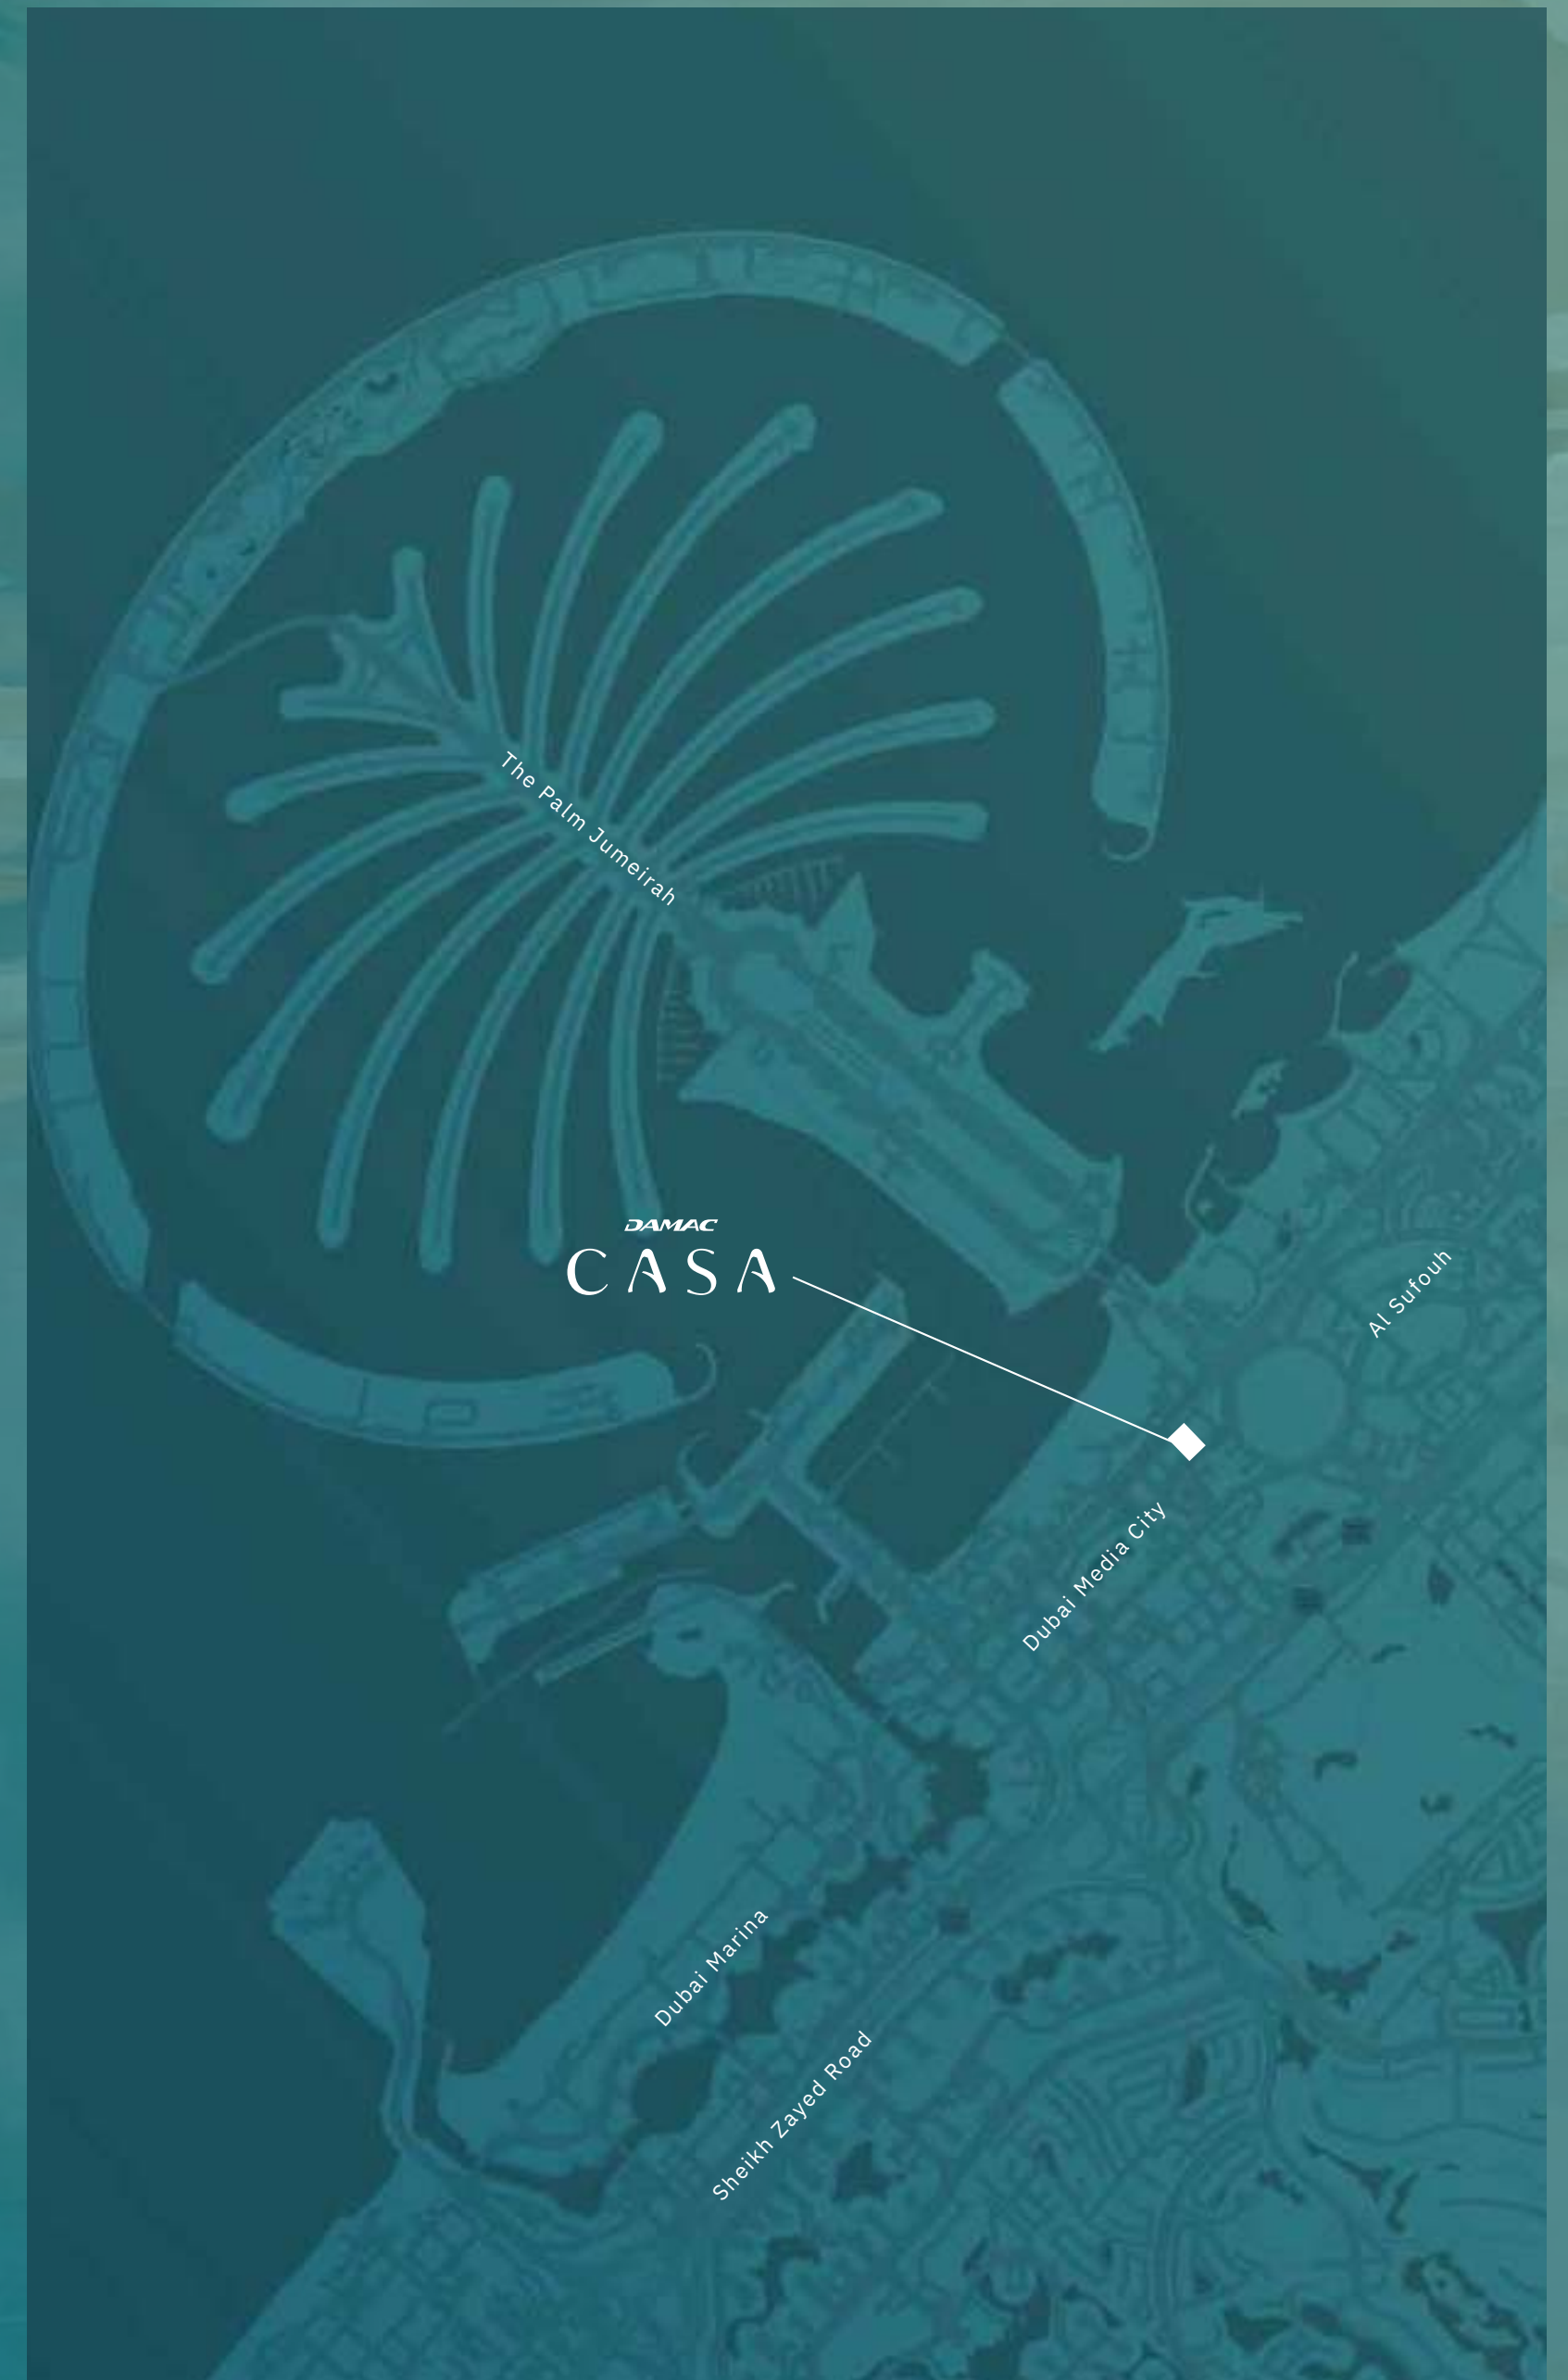

D A M A C C A S A

WELCOME TO
YOUR NEW HOME

WHERE URBAN
LIVING BECOMES
ISLAND LIVING.

ESCAPE TO AN ISLAND IN THE SKY

PROXIMITY TO PARADISE

Find DAMAC Casa, your island escape in the sky, in Al Sufouh, near distinguished free zone developments including Dubai Internet City, Dubai Media City and Dubai Knowledge Park. DAMAC Casa is also close to the iconic Palm Jumeirah, Sheikh Zayed Road and only a 20-minute drive from Downtown Dubai and Dubai International Airport.