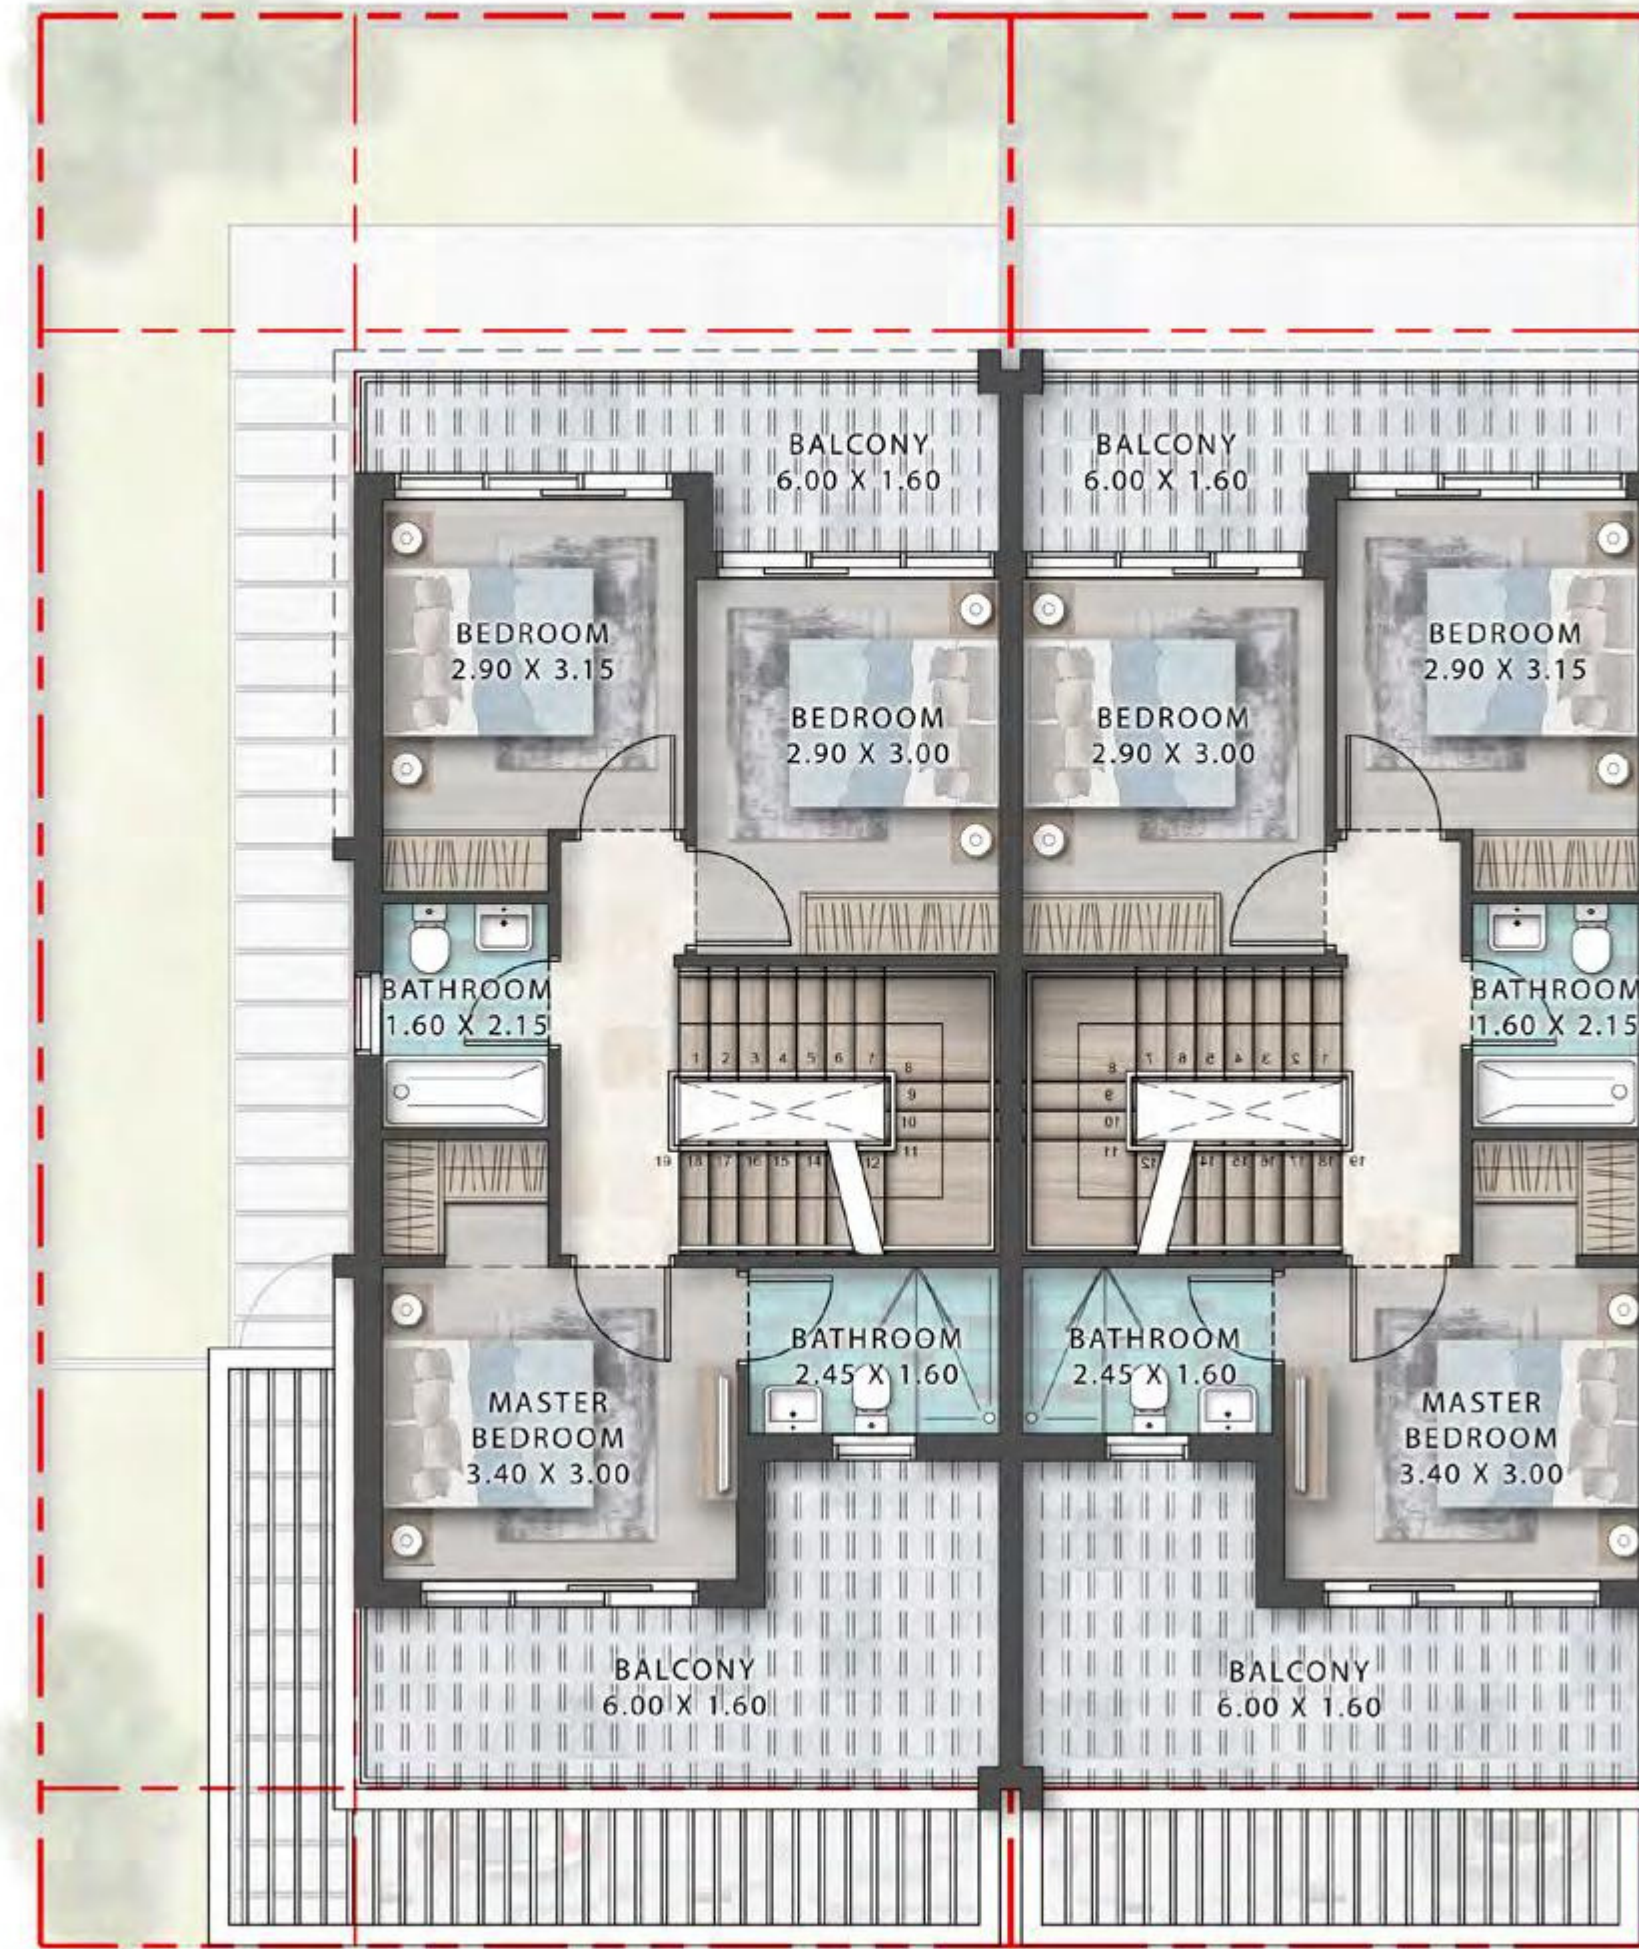

NATURA

DAMAC HILLS 2

DAMAC

The background features a close-up of green leaves with prominent veins, overlaid with several semi-transparent, dark green geometric shapes (triangles and polygons) that create a layered, architectural effect. The text is centered in a clean, white, sans-serif font.

CLUSTER PLAN
&
FLOOR PLANS

NATURA DAMAC HILLS 2

TOWNHOUSE

TH12-4E/TH12-4M

TH12 - 4E

TH12 - 4M

GROUND FLOOR

TH12 - 4E

TH12 - 4M

FIRST FLOOR

TOWNHOUSE

TH12-4E/TH12-4M

TH12 - 4E

TH12 - 4M

ROOF FLOOR (FUTURE EXPANSION)

TOTALLY HOME
REAL ESTATE