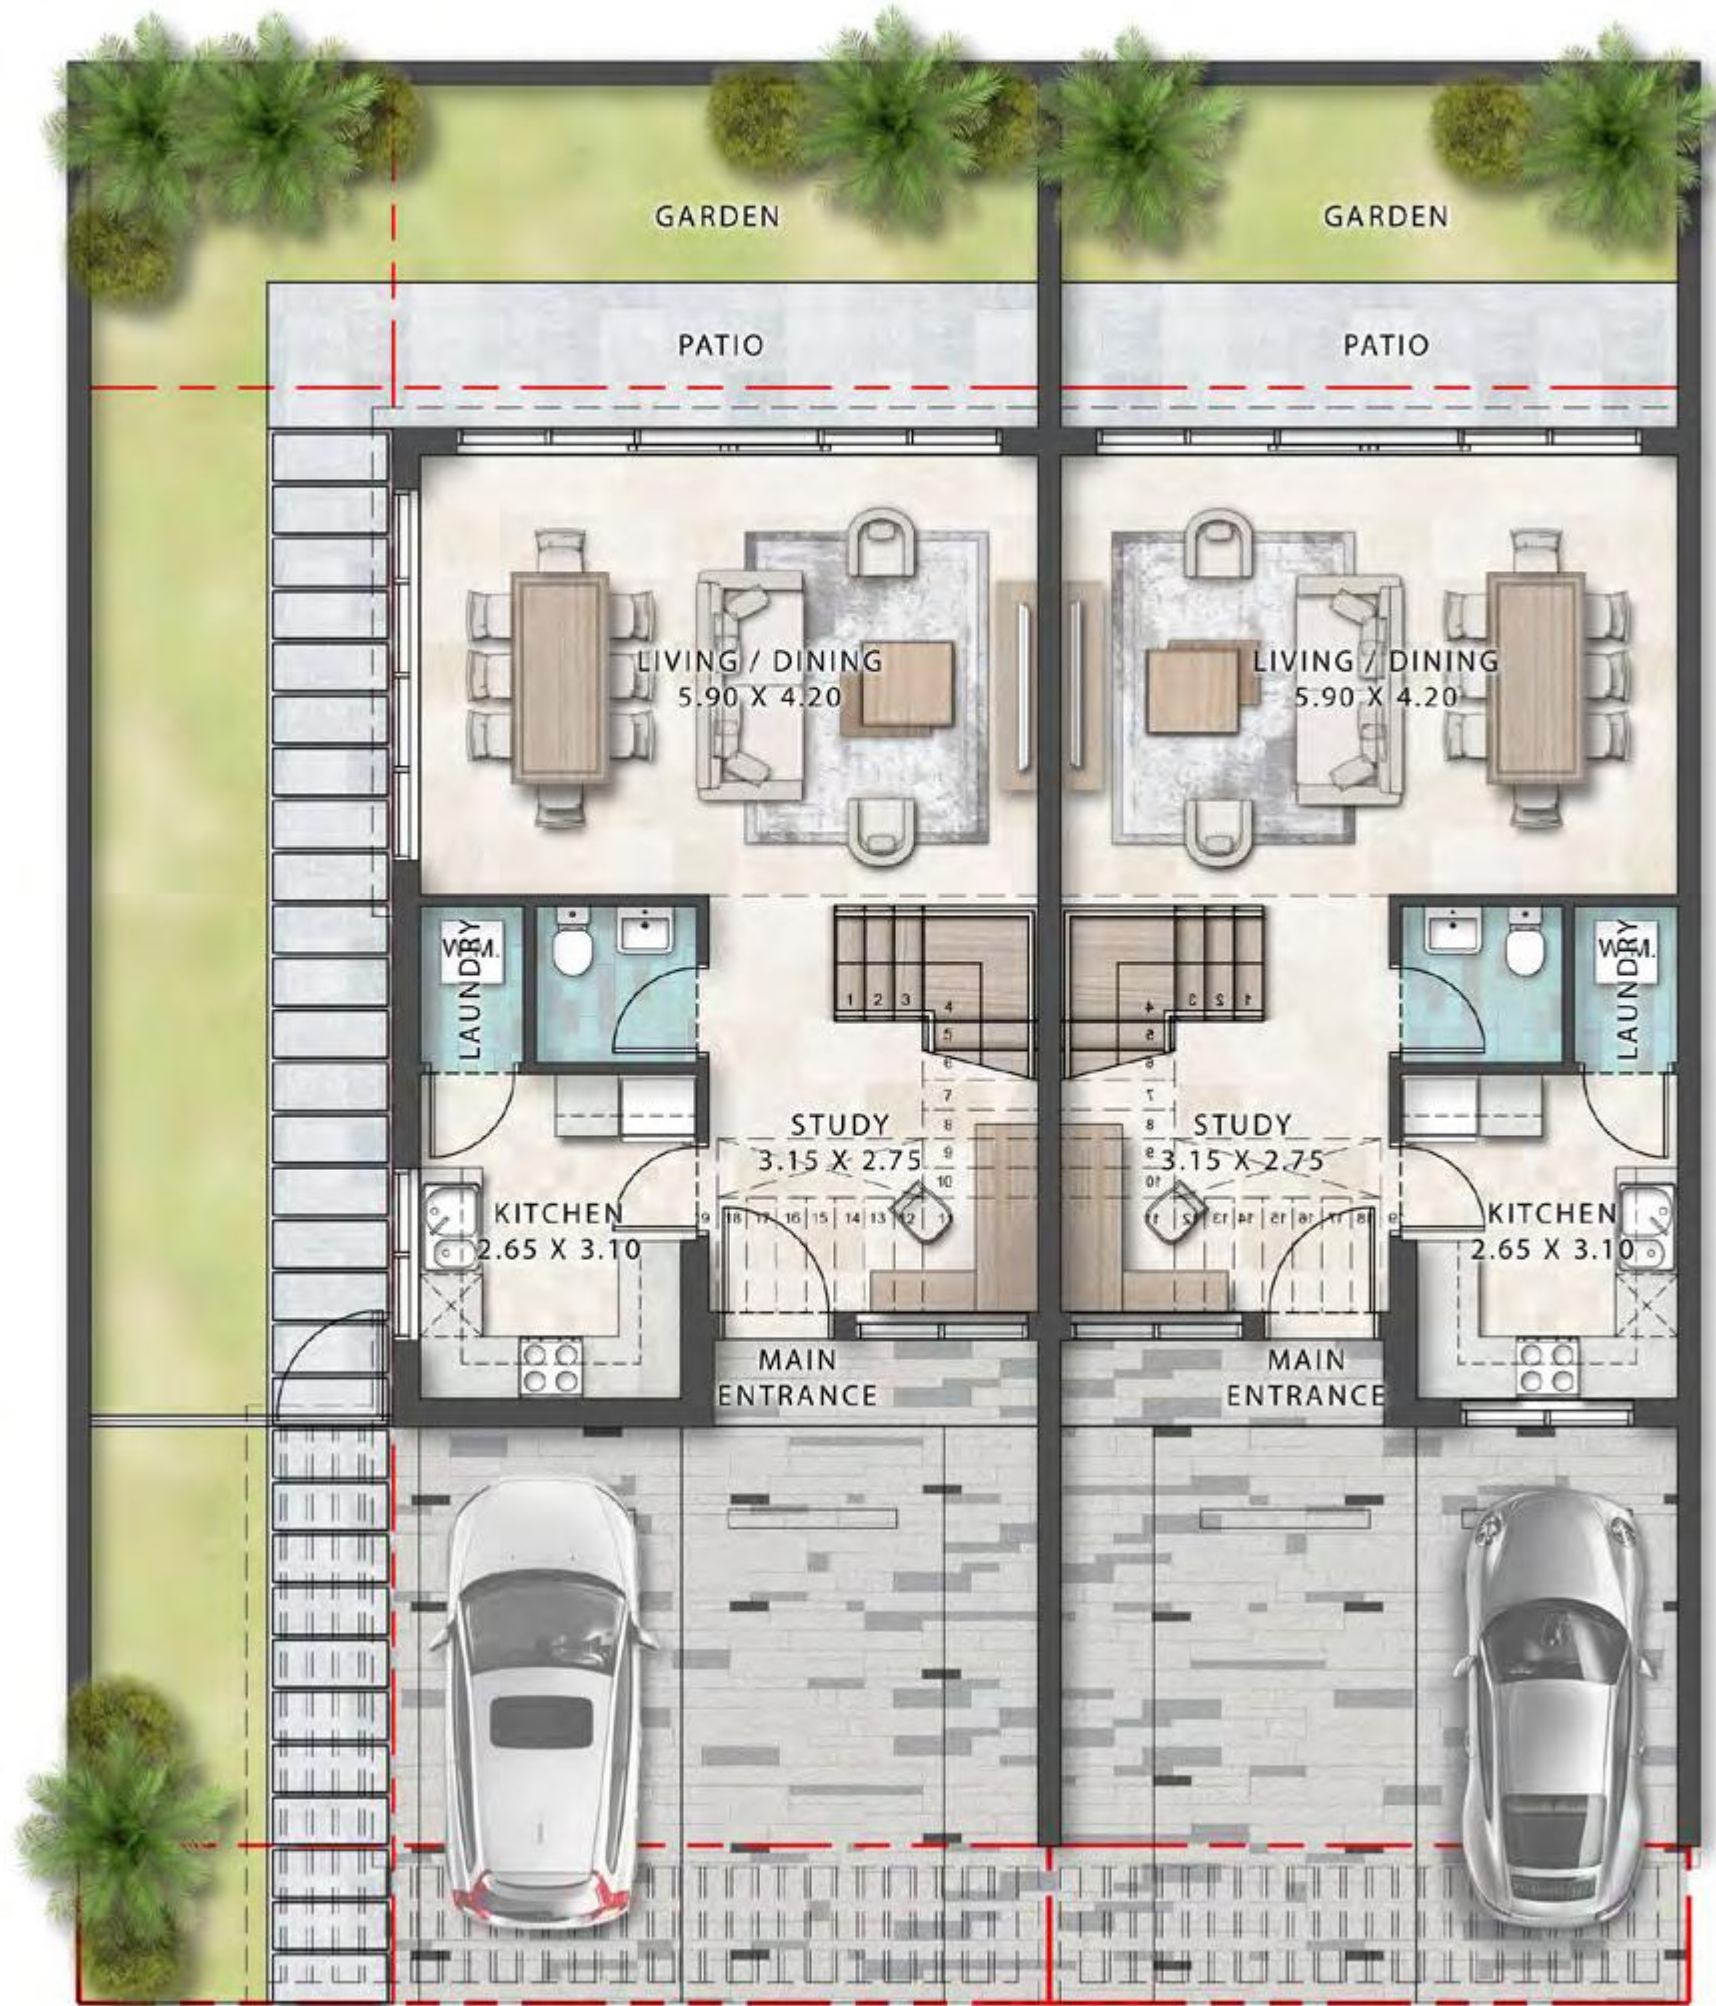

NATURA

DAMAC HILLS 2

DAMAC

The background features a close-up of green leaves with prominent veins, overlaid with several semi-transparent, dark green geometric shapes (triangles and polygons) that create a layered, architectural effect. The text is centered in a clean, white, sans-serif font.

CLUSTER PLAN
&
FLOOR PLANS

NATURA DAMAC HILLS 2

TOWNHOUSE

TH12-4E/TH12-4M

TH12 - 4E

TH12 - 4M

GROUND FLOOR

TH12 - 4E

TH12 - 4M

FIRST FLOOR

TOWNHOUSE

TH12-4E/TH12-4M

TH12 - 4E

TH12 - 4M

ROOF FLOOR (FUTURE EXPANSION)

TOTALLY HOME
REAL ESTATE