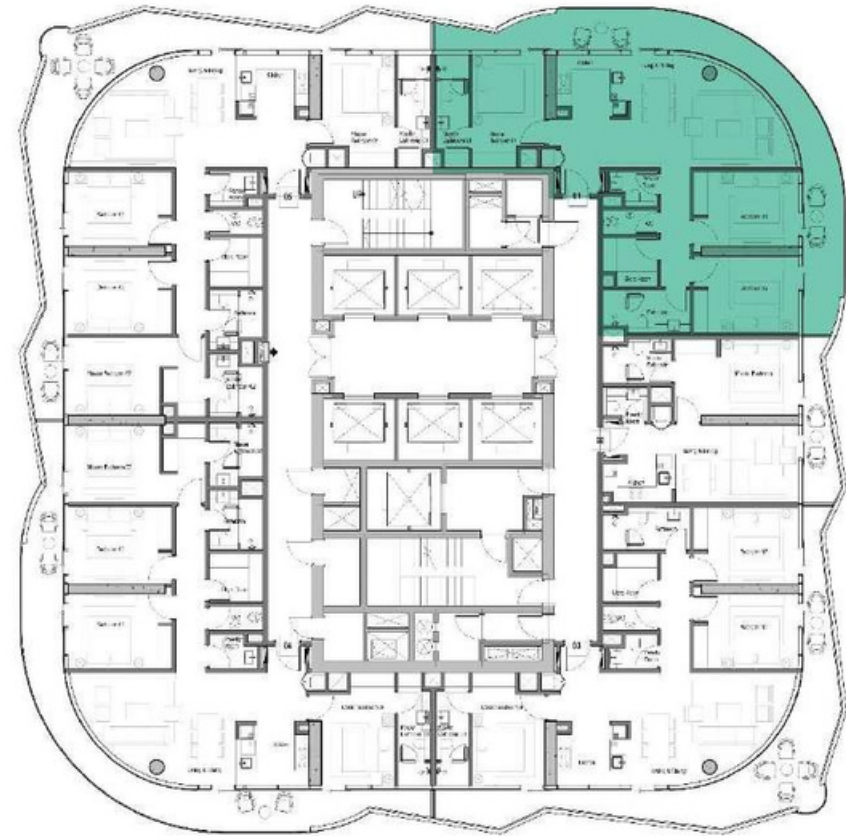

VOLTA
SHEIKH ZAYED ROAD, DUBAI

FLOOR PLAN & UNIT LAYOUTS

Unit Type –1 BR
 Total : 14 Types

Typology	Total Units	Min	Max
1 BR	212	673	1,07

Unit Type –2 BR
 Total : 8 Types

Typology	Total Units	Min	Max
2 BR	172	1,38	1,46

Unit Type –3 BR
 Total : 2 Types

Typology	Total Units	Min	Max
3 BR	20	1,75	1,78

Unit Type –4 BR
 Total : 2 Types

Typology	Total Units	Min	Max
4 BR	20	2,10	2,16

TOTALLY HOME

REAL ESTATE

[totallyhomerealestate](#)