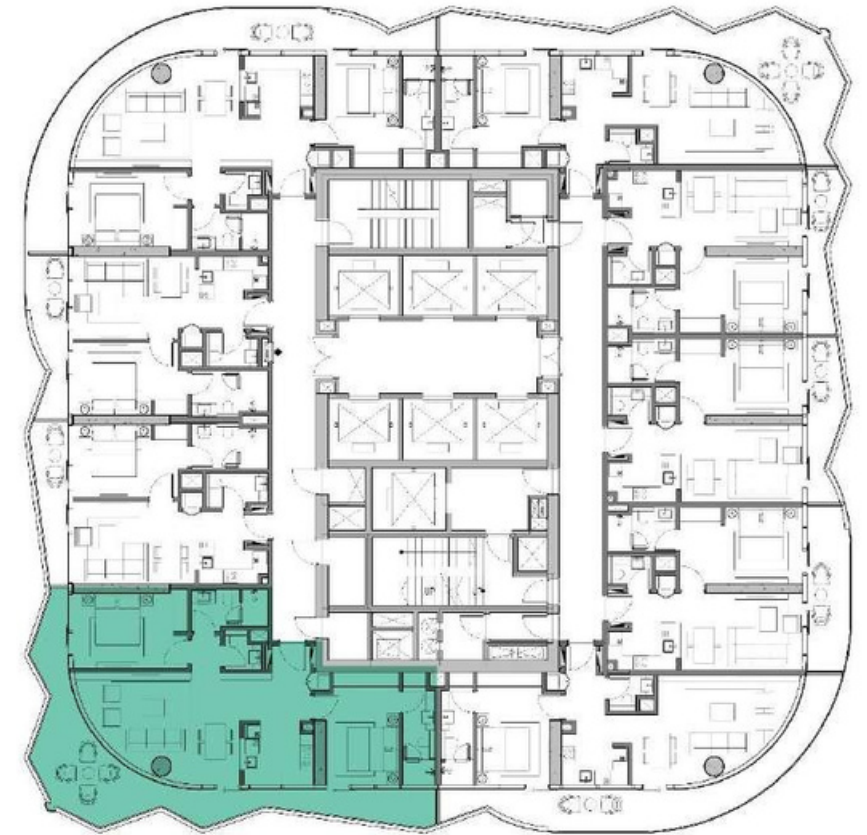

VOLTA
SHEIKH ZAYED ROAD, DUBAI

FLOOR PLAN & UNIT LAYOUTS

Unit Type –1 BR
 Total : 14 Types

Typology	Total Units	Min	Max
1 BR	212	673	1,07

Unit Type –2 BR
 Total : 8 Types

Typology	Total Units	Min	Max
2 BR	172	1,38	1,46

Unit Type –3 BR
 Total : 2 Types

Typology	Total Units	Min	Max
3 BR	20	1,75	1,78

Unit Type –4 BR
 Total : 2 Types

Typology	Total Units	Min	Max
4 BR	20	2,10	2,16

TOTALLY HOME

REAL ESTATE

[totallyhomerealestate](#)