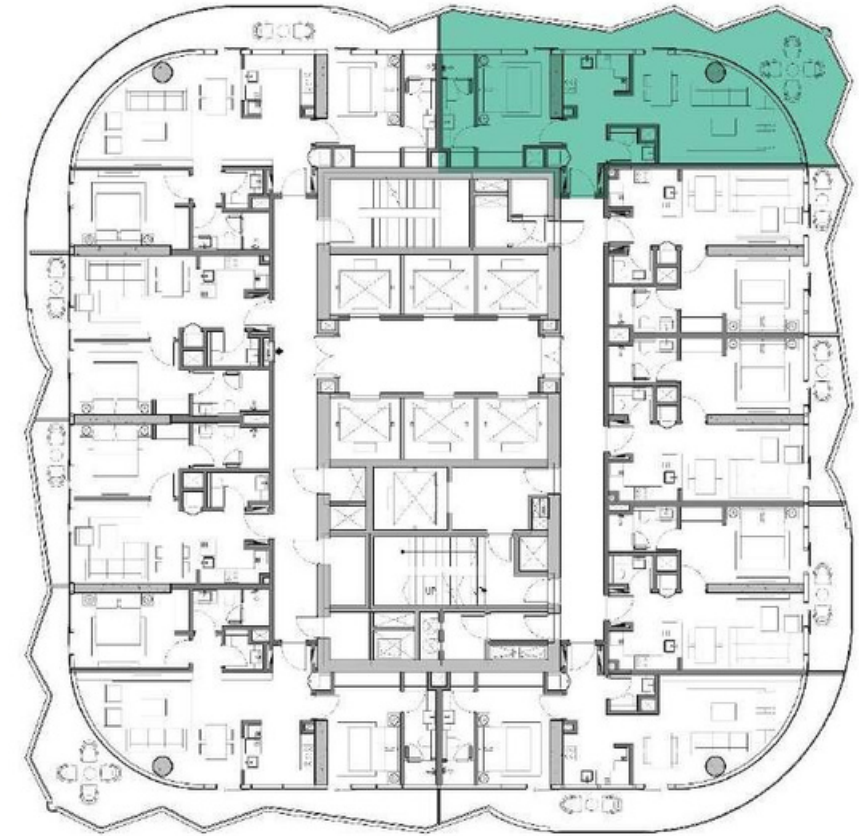

VOLTA
SHEIKH ZAYED ROAD, DUBAI

FLOOR PLAN & UNIT LAYOUTS

Unit Type –1 BR
 Total : 14 Types

Typology	Total Units	Min	Max
1 BR	212	673	1,07

Unit Type –2 BR
 Total : 8 Types

Typology	Total Units	Min	Max
2 BR	172	1,38	1,46

Unit Type –3 BR
 Total : 2 Types

Typology	Total Units	Min	Max
3 BR	20	1,75	1,78

Unit Type –4 BR
 Total : 2 Types

Typology	Total Units	Min	Max
4 BR	20	2,10	2,16

TOTALLY HOME

REAL ESTATE

[totallyhomerealestate](#)