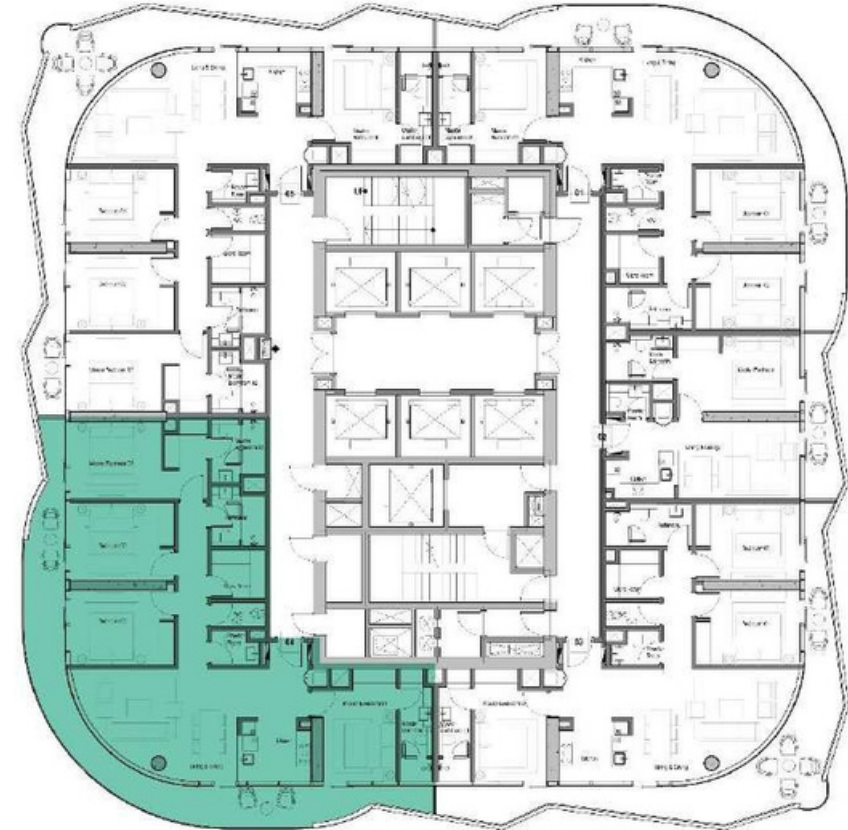

VOLTA
SHEIKH ZAYED ROAD, DUBAI

FLOOR PLAN & UNIT LAYOUTS

Unit Type –1 BR
 Total : 14 Types

Typology	Total Units	Min	Max
1 BR	212	673	1,07

Unit Type –2 BR
 Total : 8 Types

Typology	Total Units	Min	Max
2 BR	172	1,38	1,46

Unit Type –3 BR
 Total : 2 Types

Typology	Total Units	Min	Max
3 BR	20	1,75	1,78

Unit Type –4 BR
 Total : 2 Types

Typology	Total Units	Min	Max
4 BR	20	2,10	2,16

TOTALLY HOME

REAL ESTATE

[totallyhomerealestate](#)