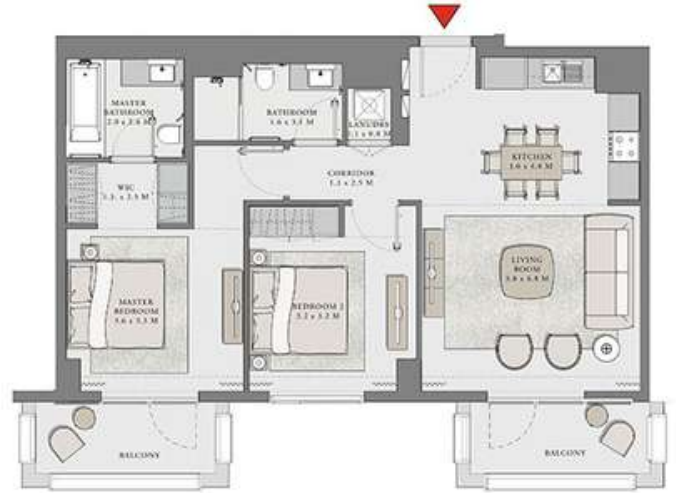

CREEK BEACH

ORCHID

BUILDING 2

2 BEDROOM

UNIT 107
LEVEL 01

APARTMENT AREA	912.46 SQ.FT.	84.77 SQ.M.
BALCONY AREA	133.15 SQ.FT.	12.37 SQ.M.
TOTAL AREA	1045.61 SQ.FT.	97.14 SQ.M.