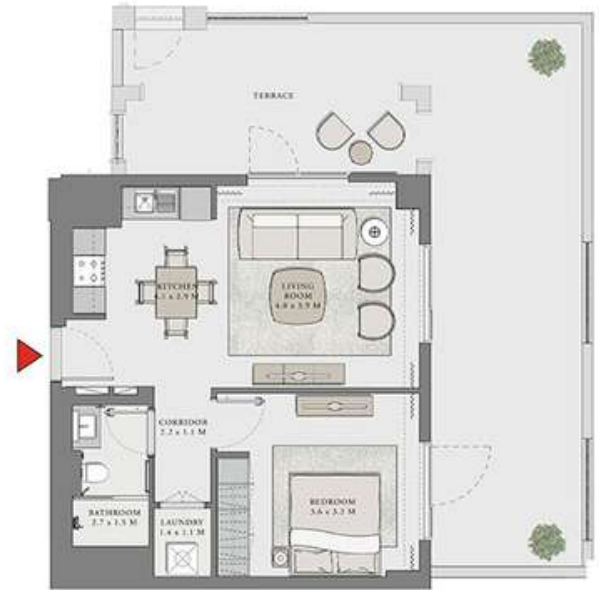

CREEK BEACH

ORCHID

BUILDING 2 1 BEDROOM

UNIT 103
LEVEL 01

APARTMENT AREA	604.07 SQ.FT.	56.12 SQ.M.
BALCONY AREA	579.64 SQ.FT.	53.85 SQ.M.
TOTAL AREA	1183.71 SQ.FT.	109.97 SQ.M.