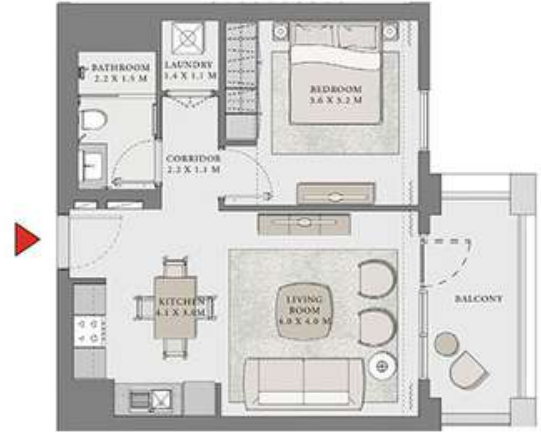

APARTMENT AREA	548.53 SQ.FT.	50.96 SQ.M.
BALCONY AREA	447.13 SQ.FT.	41.54 SQ.M.
TOTAL AREA	995.66 SQ.FT.	92.50 SQ.M.

CREEK BEACH

ORCHID

BUILDING 1 1 BEDROOM

UNIT 11
LEVEL 02-12

APARTMENT AREA	597.83 SQ.FT.	55.54 SQ.M.
BALCONY AREA	91.71 SQ.FT.	8.52 SQ.M.
TOTAL AREA	689.54 SQ.FT.	64.06 SQ.M.