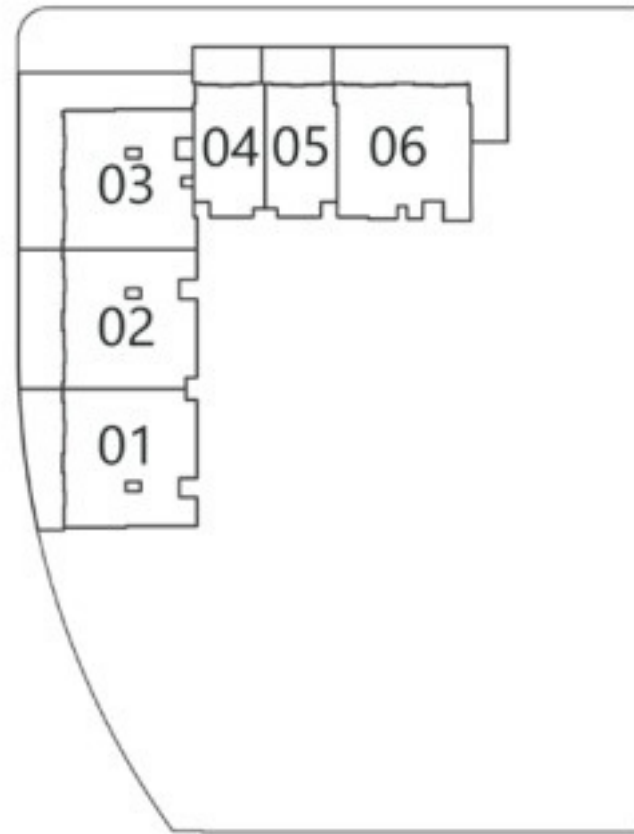

AVANT GARDE
RESIDENCES
BY SKYLINE

FLOOR PLATE DIAGRAM

LEVEL 1

P
5
P
4
P3
P2
P1
G

LEVEL 2 - 14

P
5
P
4
P3
P2
P1
G

LEVEL 15 - 18

P
5
P
4
P3
P2
P1
G

**STUDIO
TYPE A**

	Sizes (Sq. M)	Sizes (Sq. Ft.)
Apartment	34	365
Balcony Area	10	104
Total Area	44	469

**STUDIO
TYPE A WITH TERRACE**

	Sizes (Sq. M)	Sizes (Sq. Ft.)
Apartment	34	365
Balcony Area	8	90
Total Area	42	455
Terrace Area	10	110