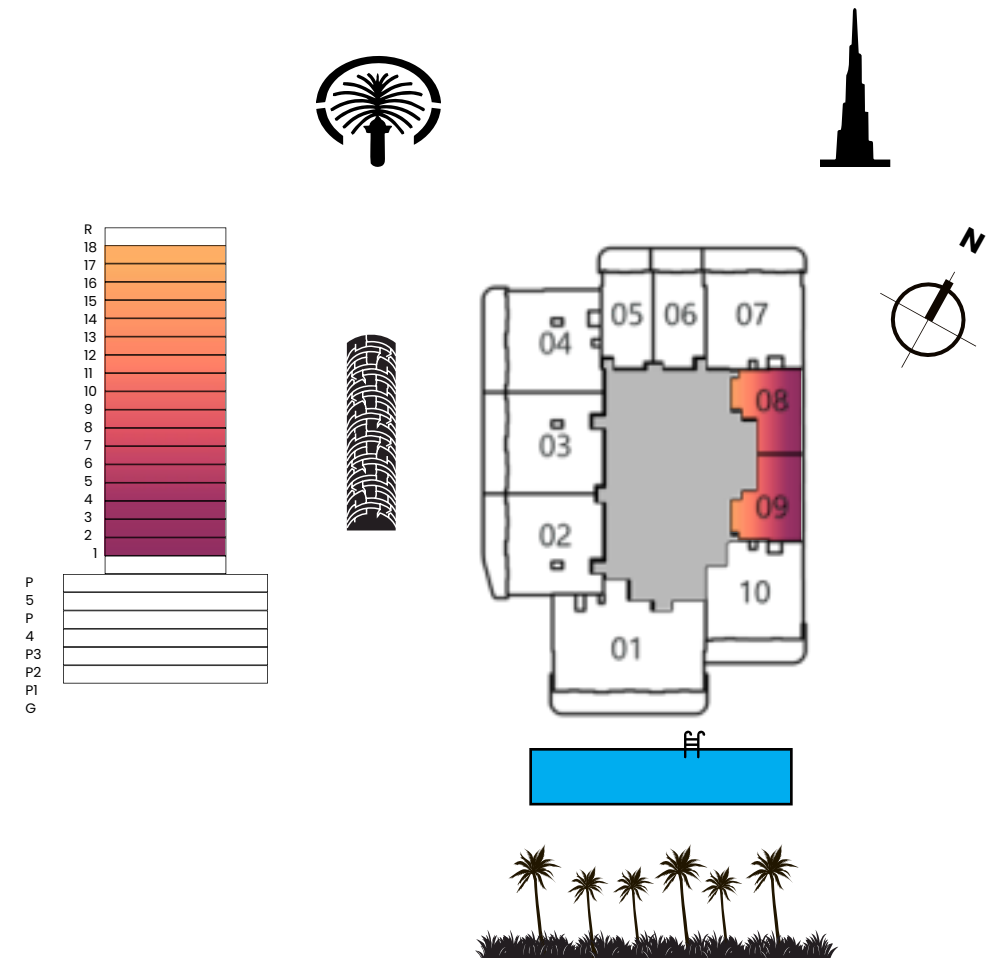

**STUDIO
TYPE B**

	Sizes (Sq. M)	Sizes (Sq. Ft.)
Apartment	36	395
Balcony Area	-	-
Total Area	36	395