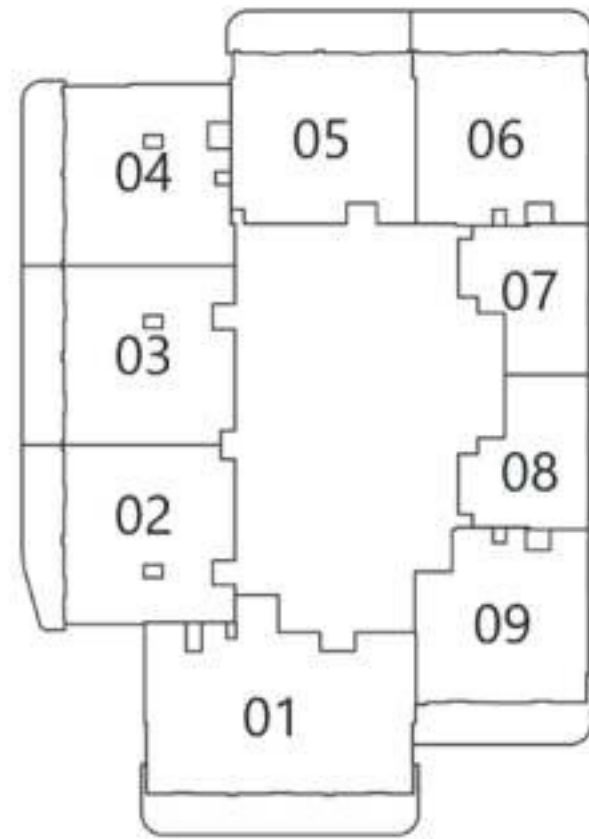

AVANT GARDE
RESIDENCES
BY SKYLINE

FLOOR PLATE DIAGRAM

LEVEL 1

P
5
P
4
P3
P2
P1
G

LEVEL 2 - 14

P
5
P
4
P3
P2
P1
G

LEVEL 15 - 18

P
5
P
4
P3
P2
P1
G

**STUDIO
TYPE A**

	Sizes (Sq. M)	Sizes (Sq. Ft.)
Apartment	34	365
Balcony Area	10	104
Total Area	44	469

**STUDIO
TYPE A WITH TERRACE**

	Sizes (Sq. M)	Sizes (Sq. Ft.)
Apartment	34	365
Balcony Area	8	90
Total Area	42	455
Terrace Area	10	110

**STUDIO
TYPE B**

	Sizes (Sq. M)	Sizes (Sq. Ft.)
Apartment	36	395
Balcony Area	-	-
Total Area	36	395

**1 BEDROOM
TYPE A**

	Sizes (Sq. M)	Sizes (Sq. Ft.)
Apartment	66	710
Balcony Area	16	175
Total Area	82	885