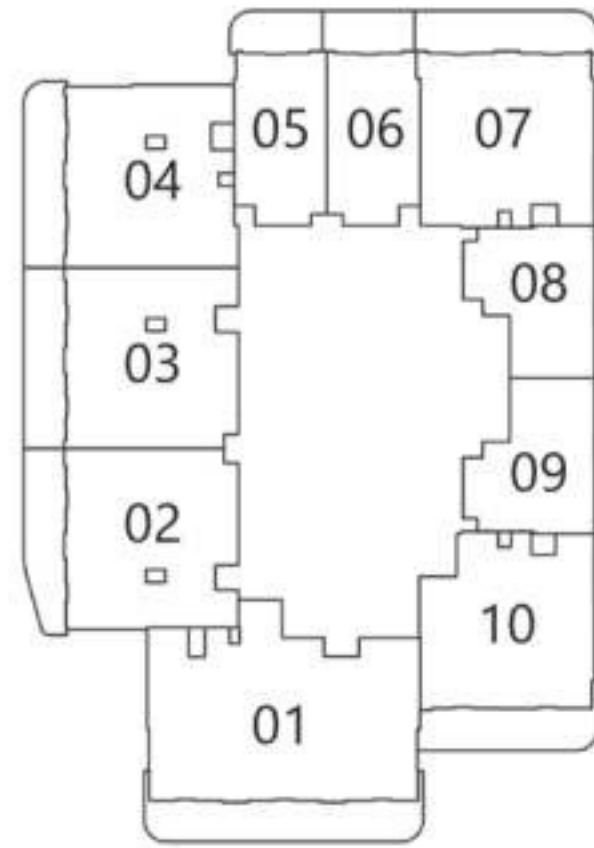

AVANT GARDE
RESIDENCES
BY SKYLINE

FLOOR PLATE DIAGRAM

LEVEL 1

P
5
P
4
P3
P2
P1
G

LEVEL 2 - 14

P
5
P
4
P3
P2
P1
G

LEVEL 15 - 18

P
5
P
4
P3
P2
P1
G

**STUDIO
TYPE A**

	Sizes (Sq. M)	Sizes (Sq. Ft.)
Apartment	34	365
Balcony Area	10	104
Total Area	44	469

**STUDIO
TYPE A WITH TERRACE**

	Sizes (Sq. M)	Sizes (Sq. Ft.)
Apartment	34	365
Balcony Area	8	90
Total Area	42	455
Terrace Area	10	110

**STUDIO
TYPE B**

	Sizes (Sq. M)	Sizes (Sq. Ft.)
Apartment	36	395
Balcony Area	-	-
Total Area	36	395

**1 BEDROOM
TYPE A**

	Sizes (Sq. M)	Sizes (Sq. Ft.)
Apartment	66	710
Balcony Area	16	175
Total Area	82	885