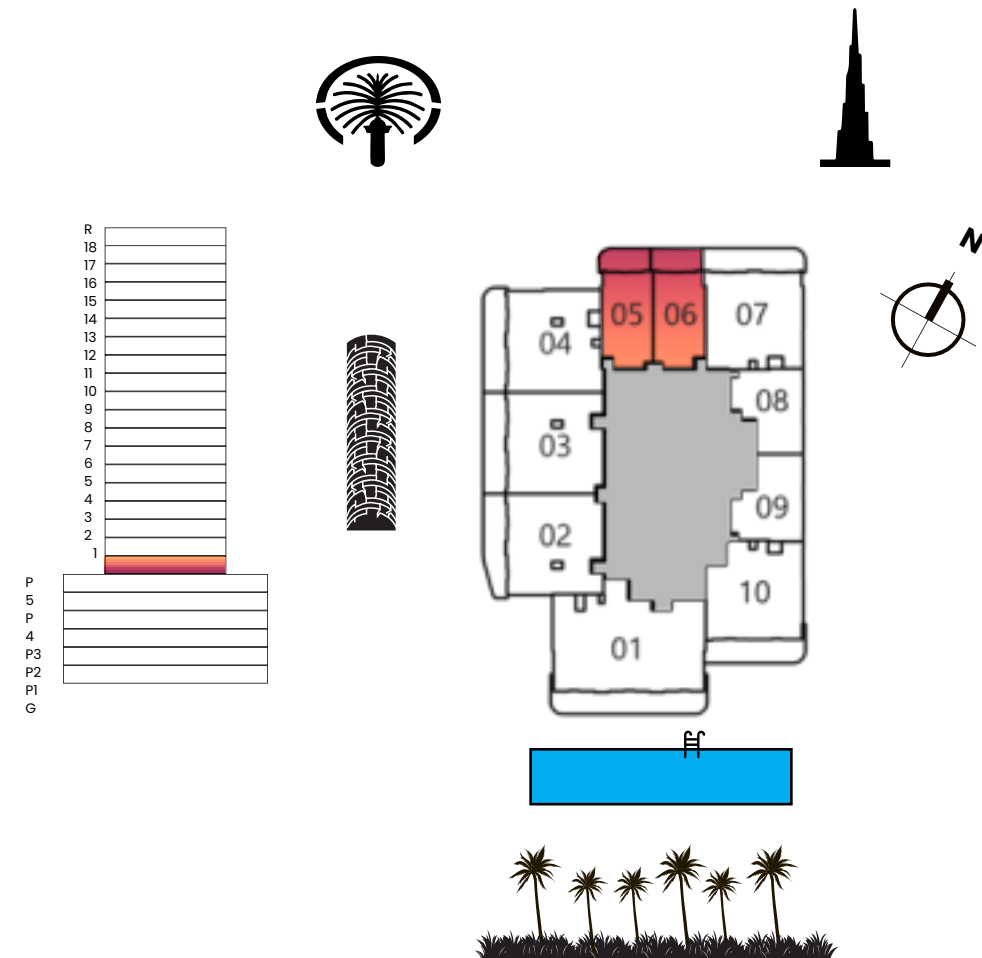

AVANT GARDE
RESIDENCES
BY SKYLINE

FLOOR PLATE DIAGRAM

LEVEL 1

P
5
P
4
P3
P2
P1
G

LEVEL 2 - 14

P
5
P
4
P3
P2
P1
G

LEVEL 15 - 18

P
5
P
4
P3
P2
P1
G

**STUDIO
TYPE A**

	Sizes (Sq. M)	Sizes (Sq. Ft.)
Apartment	34	365
Balcony Area	10	104
Total Area	44	469

**STUDIO
TYPE A WITH TERRACE**

	Sizes (Sq. M)	Sizes (Sq. Ft.)
Apartment	34	365
Balcony Area	8	90
Total Area	42	455
Terrace Area	10	110