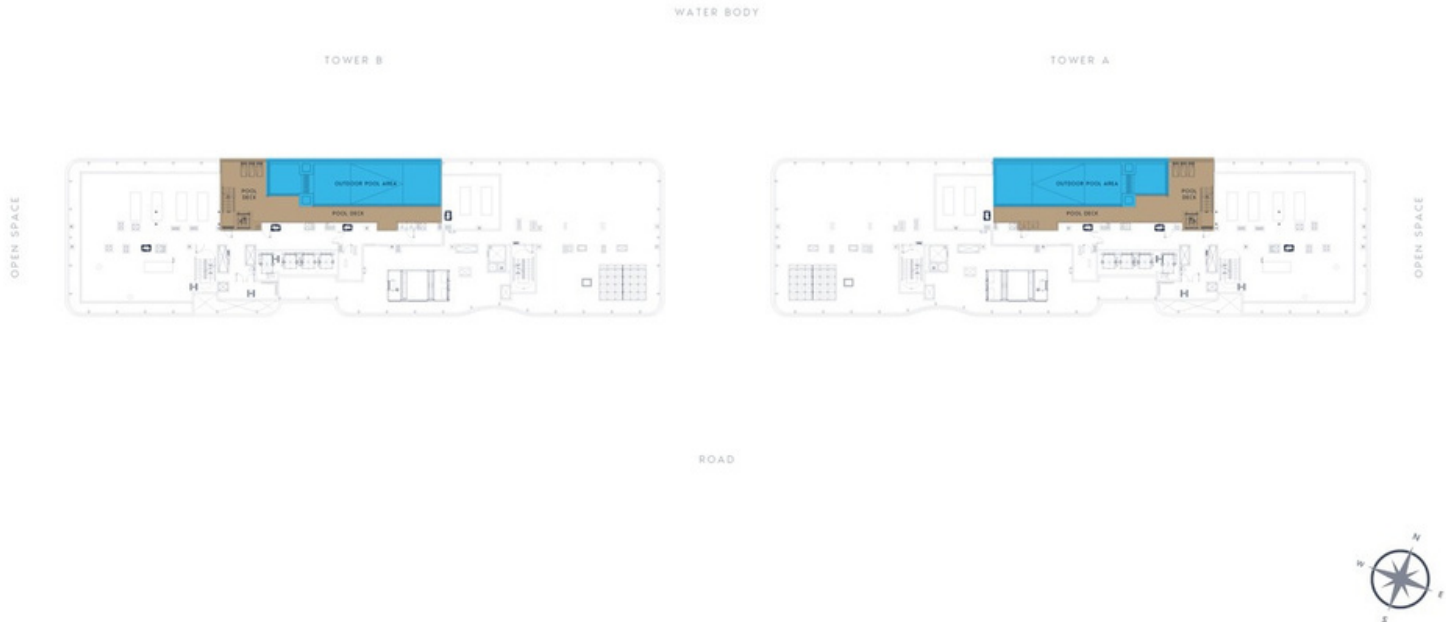

BUILDING NAME AV.BD.A003	REMARKS	AZIZI VENICE

AZIZI	PROJECT NAME AV.BD.A003	UNIT TYPE		PAGE NO. DATE
	TYPE FLOOR PLAN	FLOOR NO. TOP ROOF		

TOTALLY HOME
REAL ESTATE

---

totallyhomerealestate

totallyhomerealestate

totallyhomerealestate

totallyhomerealestate.com

+971 54 289 7686

sales@totallyhomerealestate.com

support@totallyhomerealestate.com

admin@totallyhomerealestate.com

Office 103, Building 6 Bay Square Tower, Business Bay PO Box 418317, Dubai