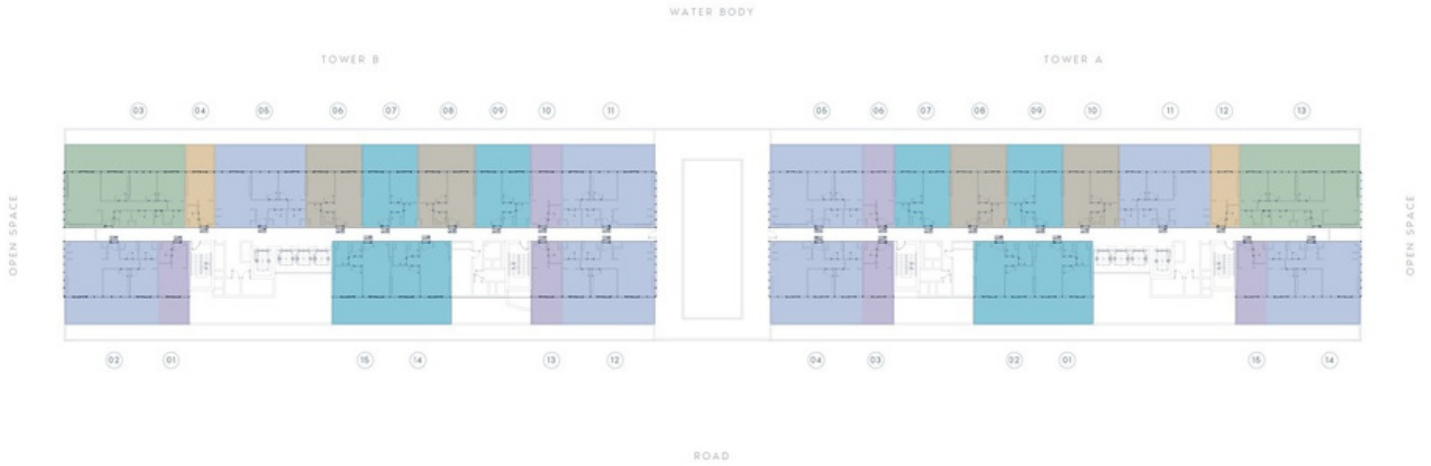

Azizi Venice

BUILDING NAME AV.BD.A003	REMARKS	AZIZI VENICE
------------------------------------	---------	---------------------

	PROJECT NAME AV.BD.A003	UNIT TYPE	<table border="0"> <tr> <td> STUDIO TYPE 1</td> <td> STUDIO TYPE 2</td> <td> 1 BEDROOM TYPE 1</td> </tr> <tr> <td> 1 BEDROOM TYPE 2</td> <td> 2 BEDROOM TYPE 1</td> <td> 3 BEDROOM TYPE 1</td> </tr> </table>	STUDIO TYPE 1	STUDIO TYPE 2	1 BEDROOM TYPE 1	1 BEDROOM TYPE 2	2 BEDROOM TYPE 1	3 BEDROOM TYPE 1
	STUDIO TYPE 1	STUDIO TYPE 2		1 BEDROOM TYPE 1					
1 BEDROOM TYPE 2	2 BEDROOM TYPE 1	3 BEDROOM TYPE 1							
TYPE FLOOR PLAN	FLOOR NO. 1ST FLOOR	PAGE NO. DATE							

BUILDING NAME AV.BD.A003	REMARKS	AZIZI VENICE
------------------------------------	---------	---------------------

	PROJECT NAME AV.BD.A003	UNIT TYPE	<table border="0"> <tr> <td> STUDIO TYPE 1</td> <td> STUDIO TYPE 2</td> <td> 1 BEDROOM TYPE 1</td> </tr> <tr> <td> 1 BEDROOM TYPE 2</td> <td> 2 BEDROOM TYPE 1</td> <td> 3 BEDROOM TYPE 1</td> </tr> </table>	 STUDIO TYPE 1	 STUDIO TYPE 2	 1 BEDROOM TYPE 1	 1 BEDROOM TYPE 2	 2 BEDROOM TYPE 1	 3 BEDROOM TYPE 1	PAGE NO. DATE
	 STUDIO TYPE 1	 STUDIO TYPE 2		 1 BEDROOM TYPE 1						
 1 BEDROOM TYPE 2	 2 BEDROOM TYPE 1	 3 BEDROOM TYPE 1								
TYPE FLOOR PLAN	FLOOR NO. 2ND to 5TH & 8TH to 10TH FLOOR									

BUILDING NAME
AV.BD.A003

REMARKS

AZIZI VENICE

PROJECT NAME
AV.BD.A003

TYPE
FLOOR PLAN

UNIT TYPE

FLOOR NO.
6TH to 7TH FLOOR

STUDIO TYPE 1	STUDIO TYPE 2	1 BEDROOM TYPE 1
1 BEDROOM TYPE 2	2 BEDROOM TYPE 1	3 BEDROOM TYPE 1

PAGE NO.
 DATE

BUILDING NAME AV.BD.A003	REMARKS	AZIZI VENICE
------------------------------------	---------	---------------------

	PROJECT NAME AV.BD.A003	UNIT TYPE	PAGE NO. DATE
	TYPE FLOOR PLAN	FLOOR NO. ROOF	