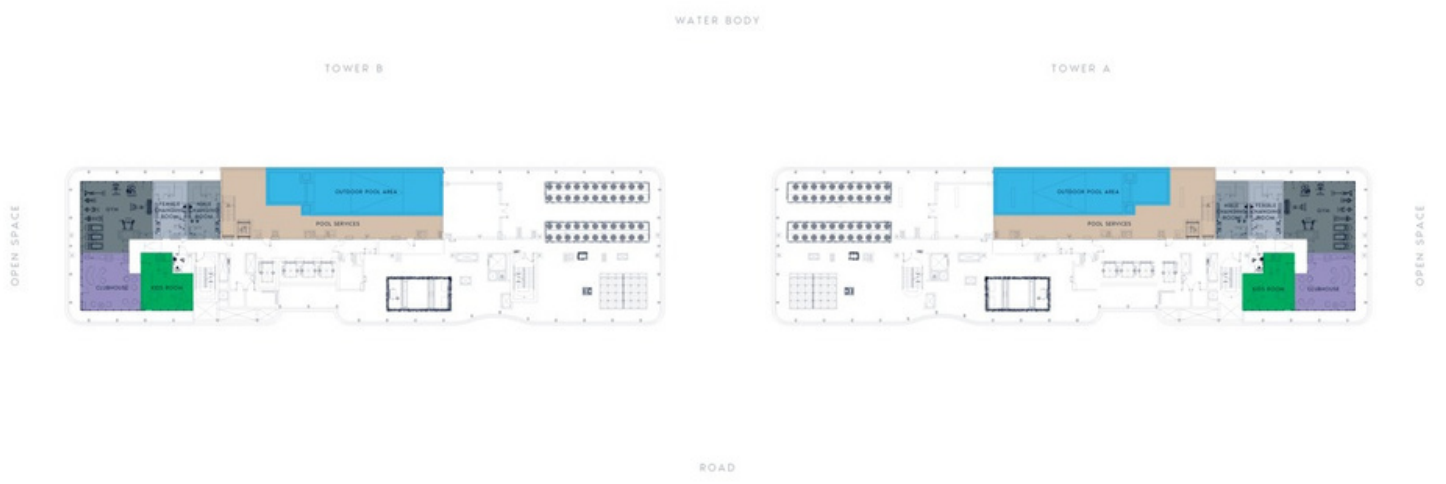

BUILDING NAME AV.BD.A003	REMARKS	AZIZI VENICE
------------------------------------	---------	---------------------

	PROJECT NAME AV.BD.A003	UNIT TYPE	<table border="0"> <tr> <td> STUDIO TYPE 1</td> <td> STUDIO TYPE 2</td> <td> 1 BEDROOM TYPE 1</td> </tr> <tr> <td> 1 BEDROOM TYPE 2</td> <td> 2 BEDROOM TYPE 1</td> <td> 3 BEDROOM TYPE 1</td> </tr> </table>	 STUDIO TYPE 1	 STUDIO TYPE 2	 1 BEDROOM TYPE 1	 1 BEDROOM TYPE 2	 2 BEDROOM TYPE 1	 3 BEDROOM TYPE 1	PAGE NO. DATE
	 STUDIO TYPE 1	 STUDIO TYPE 2		 1 BEDROOM TYPE 1						
 1 BEDROOM TYPE 2	 2 BEDROOM TYPE 1	 3 BEDROOM TYPE 1								
TYPE FLOOR PLAN	FLOOR NO. 2ND to 5TH & 8TH to 10TH FLOOR									

BUILDING NAME
AV.BD.A003

REMARKS

AZIZI VENICE

PROJECT NAME
AV.BD.A003

TYPE
FLOOR PLAN

UNIT TYPE

FLOOR NO.
6TH to 7TH FLOOR

STUDIO TYPE 1	STUDIO TYPE 2	1 BEDROOM TYPE 1
1 BEDROOM TYPE 2	2 BEDROOM TYPE 1	3 BEDROOM TYPE 1

PAGE NO.
 DATE

BUILDING NAME AV.BD.A003	REMARKS	AZIZI VENICE
------------------------------------	---------	---------------------

	PROJECT NAME AV.BD.A003	UNIT TYPE	PAGE NO. DATE
	TYPE FLOOR PLAN	FLOOR NO. ROOF	