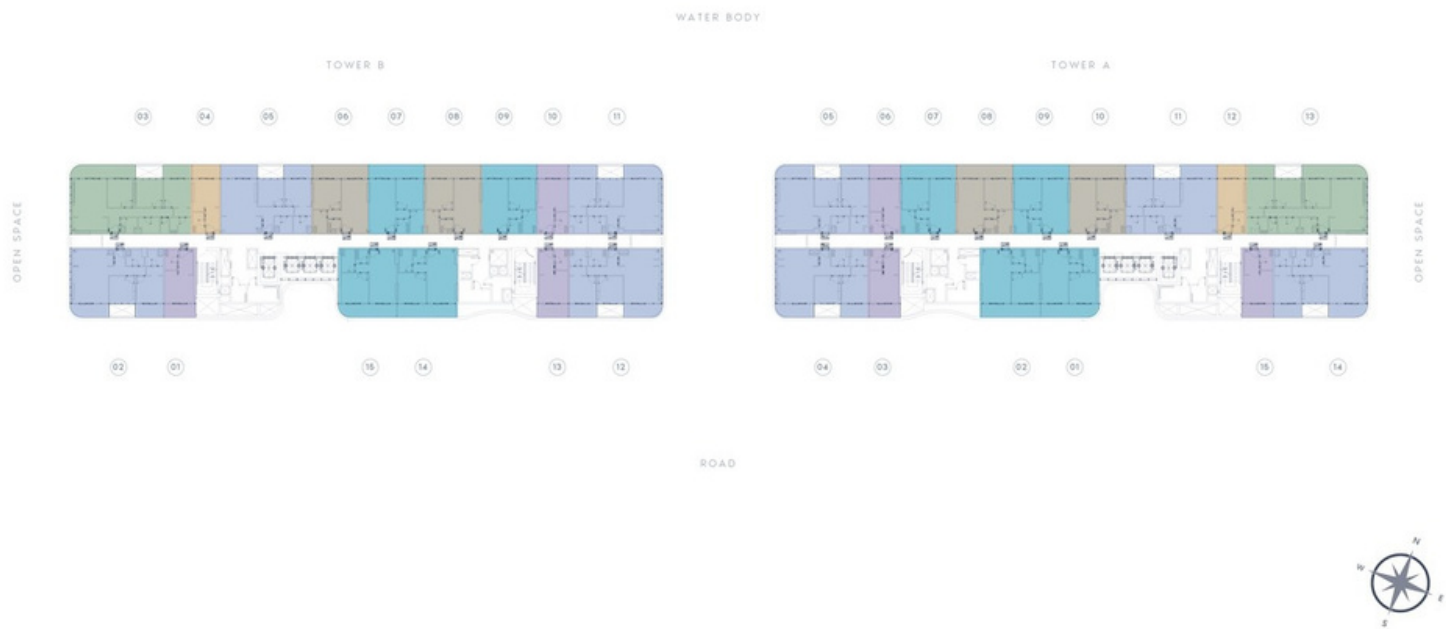

Azizi Venice

BUILDING NAME AV.BD.A003	REMARKS	AZIZI VENICE
------------------------------------	---------	---------------------

	PROJECT NAME AV.BD.A003	UNIT TYPE	<table border="0"> <tr> <td> STUDIO TYPE 1</td> <td> STUDIO TYPE 2</td> <td> 1 BEDROOM TYPE 1</td> </tr> <tr> <td> 1 BEDROOM TYPE 2</td> <td> 2 BEDROOM TYPE 1</td> <td> 3 BEDROOM TYPE 1</td> </tr> </table>	STUDIO TYPE 1	STUDIO TYPE 2	1 BEDROOM TYPE 1	1 BEDROOM TYPE 2	2 BEDROOM TYPE 1	3 BEDROOM TYPE 1
	STUDIO TYPE 1	STUDIO TYPE 2		1 BEDROOM TYPE 1					
1 BEDROOM TYPE 2	2 BEDROOM TYPE 1	3 BEDROOM TYPE 1							
TYPE FLOOR PLAN	FLOOR NO. 1ST FLOOR	PAGE NO. DATE							

BUILDING NAME AV.BD.A003	REMARKS	AZIZI VENICE
------------------------------------	---------	---------------------

	PROJECT NAME AV.BD.A003	UNIT TYPE	<table border="0"> <tr> <td> STUDIO TYPE 1</td> <td> STUDIO TYPE 2</td> <td> 1 BEDROOM TYPE 1</td> </tr> <tr> <td> 1 BEDROOM TYPE 2</td> <td> 2 BEDROOM TYPE 1</td> <td> 3 BEDROOM TYPE 1</td> </tr> </table>	 STUDIO TYPE 1	 STUDIO TYPE 2	 1 BEDROOM TYPE 1	 1 BEDROOM TYPE 2	 2 BEDROOM TYPE 1	 3 BEDROOM TYPE 1	PAGE NO. DATE
	 STUDIO TYPE 1	 STUDIO TYPE 2		 1 BEDROOM TYPE 1						
 1 BEDROOM TYPE 2	 2 BEDROOM TYPE 1	 3 BEDROOM TYPE 1								
TYPE FLOOR PLAN	FLOOR NO. 2ND to 5TH & 8TH to 10TH FLOOR									

BUILDING NAME
AV.BD.A003

REMARKS

AZIZI VENICE

PROJECT NAME
AV.BD.A003

TYPE
FLOOR PLAN

UNIT TYPE

FLOOR NO.
6TH to 7TH FLOOR

STUDIO TYPE 1	STUDIO TYPE 2	1 BEDROOM TYPE 1
1 BEDROOM TYPE 2	2 BEDROOM TYPE 1	3 BEDROOM TYPE 1

PAGE NO.
 DATE

BUILDING NAME AV.BD.A003	REMARKS	AZIZI VENICE
------------------------------------	---------	---------------------

	PROJECT NAME AV.BD.A003	UNIT TYPE	PAGE NO. DATE
	TYPE FLOOR PLAN	FLOOR NO. ROOF	