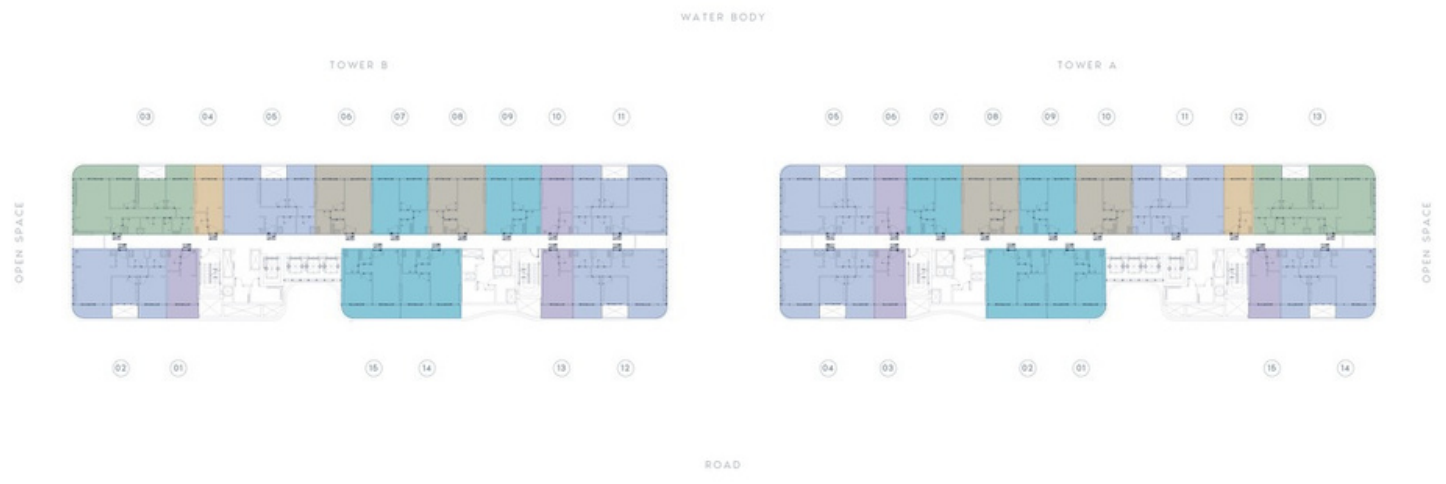

Azizi Venice

BUILDING NAME AV.BD.A003	REMARKS	AZIZI VENICE
------------------------------------	---------	---------------------

	PROJECT NAME AV.BD.A003	UNIT TYPE	<table border="0"> <tr> <td> STUDIO TYPE 1</td> <td> STUDIO TYPE 2</td> <td> 1 BEDROOM TYPE 1</td> </tr> <tr> <td> 1 BEDROOM TYPE 2</td> <td> 2 BEDROOM TYPE 1</td> <td> 3 BEDROOM TYPE 1</td> </tr> </table>	STUDIO TYPE 1	STUDIO TYPE 2	1 BEDROOM TYPE 1	1 BEDROOM TYPE 2	2 BEDROOM TYPE 1	3 BEDROOM TYPE 1
	STUDIO TYPE 1	STUDIO TYPE 2		1 BEDROOM TYPE 1					
1 BEDROOM TYPE 2	2 BEDROOM TYPE 1	3 BEDROOM TYPE 1							
TYPE FLOOR PLAN	FLOOR NO. 1ST FLOOR	PAGE NO. DATE							

BUILDING NAME AV.BD.A003	REMARKS	AZIZI VENICE
------------------------------------	---------	---------------------

	PROJECT NAME AV.BD.A003	UNIT TYPE	<table border="0"> <tr> <td> STUDIO TYPE 1</td> <td> STUDIO TYPE 2</td> <td> 1 BEDROOM TYPE 1</td> </tr> <tr> <td> 1 BEDROOM TYPE 2</td> <td> 2 BEDROOM TYPE 1</td> <td> 3 BEDROOM TYPE 1</td> </tr> </table>	 STUDIO TYPE 1	 STUDIO TYPE 2	 1 BEDROOM TYPE 1	 1 BEDROOM TYPE 2	 2 BEDROOM TYPE 1	 3 BEDROOM TYPE 1	PAGE NO. DATE
	 STUDIO TYPE 1	 STUDIO TYPE 2		 1 BEDROOM TYPE 1						
 1 BEDROOM TYPE 2	 2 BEDROOM TYPE 1	 3 BEDROOM TYPE 1								
TYPE FLOOR PLAN	FLOOR NO. 2ND to 5TH & 8TH to 10TH FLOOR									

BUILDING NAME
AV.BD.A003

REMARKS

AZIZI VENICE

PROJECT NAME
AV.BD.A003

TYPE
FLOOR PLAN

UNIT TYPE

FLOOR NO.
6TH to 7TH FLOOR

STUDIO TYPE 1	STUDIO TYPE 2	1 BEDROOM TYPE 1
1 BEDROOM TYPE 2	2 BEDROOM TYPE 1	3 BEDROOM TYPE 1

PAGE NO.
 DATE

BUILDING NAME AV.BD.A003	REMARKS	AZIZI VENICE
------------------------------------	---------	---------------------

	PROJECT NAME AV.BD.A003	UNIT TYPE	PAGE NO. DATE
	TYPE FLOOR PLAN	FLOOR NO. ROOF	